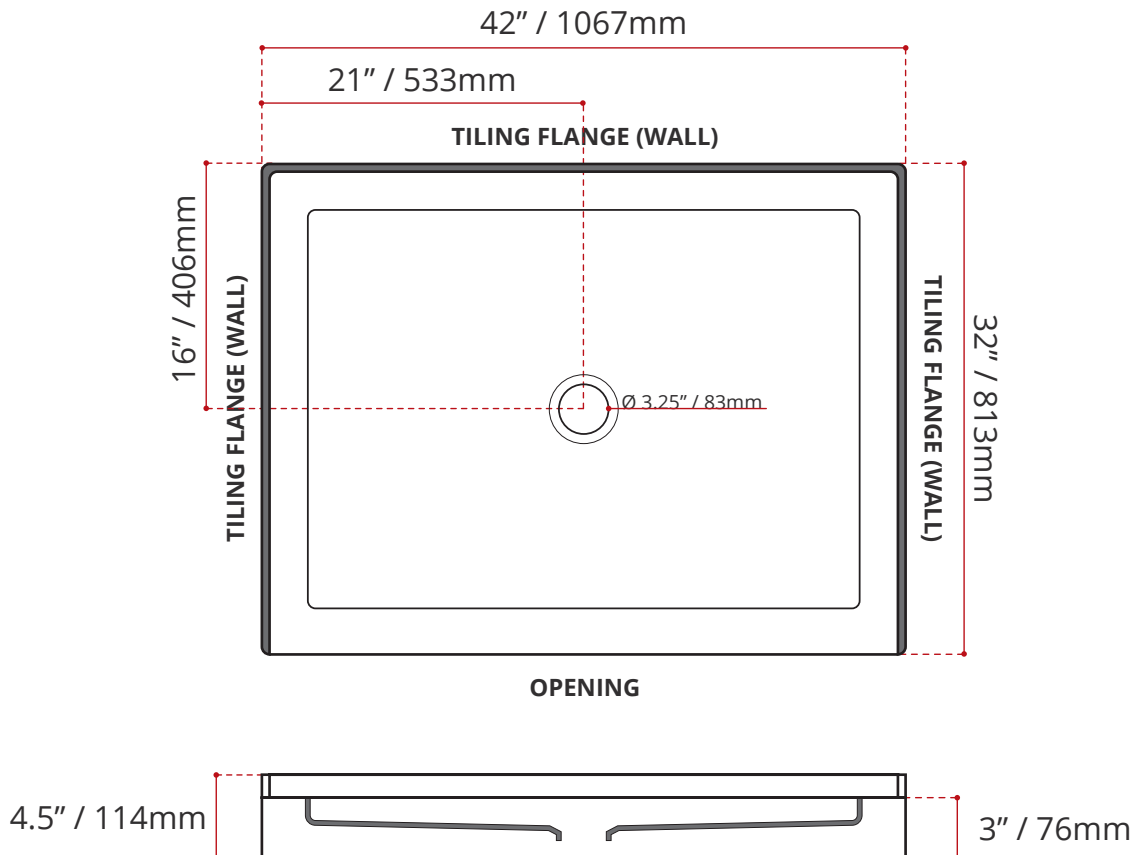

DISCLAIMER: Measurements may vary ± 1/4" (Diagram Not to scale)