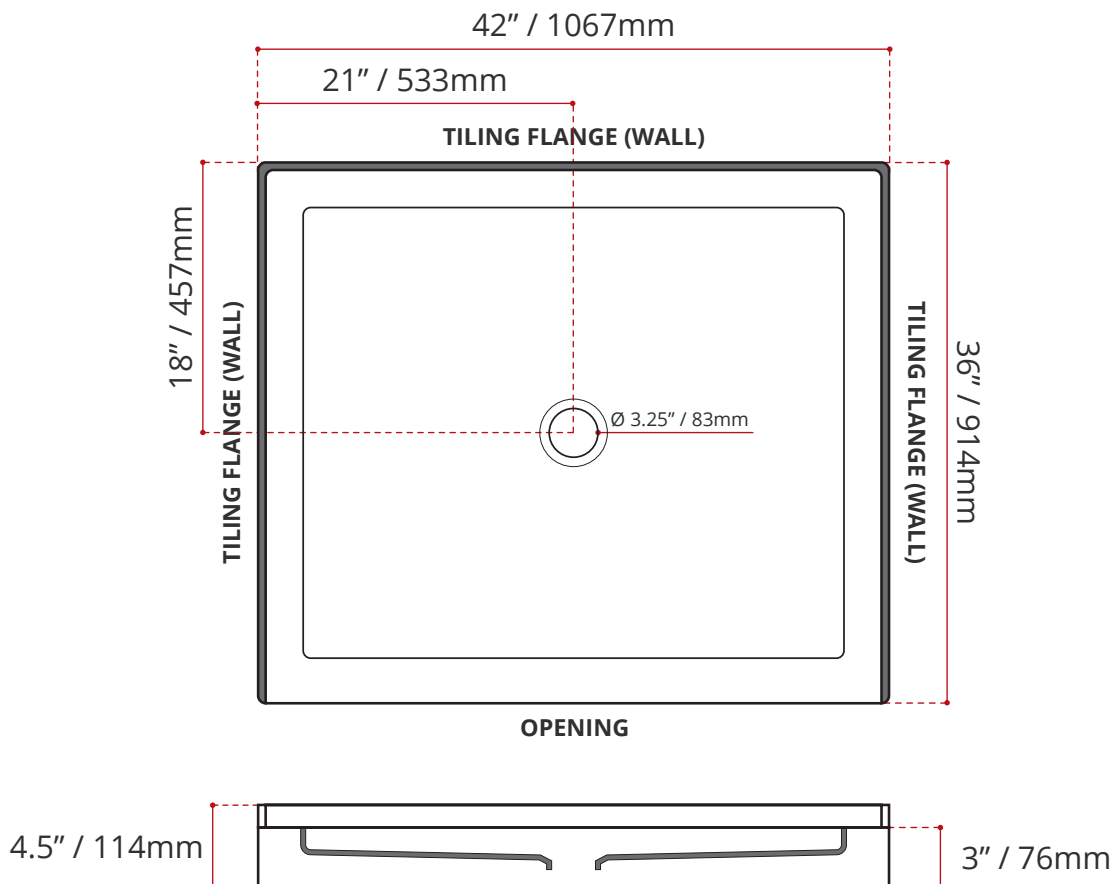

DISCLAIMER: Measurements may vary ± 1/4" (Diagram Not to scale)