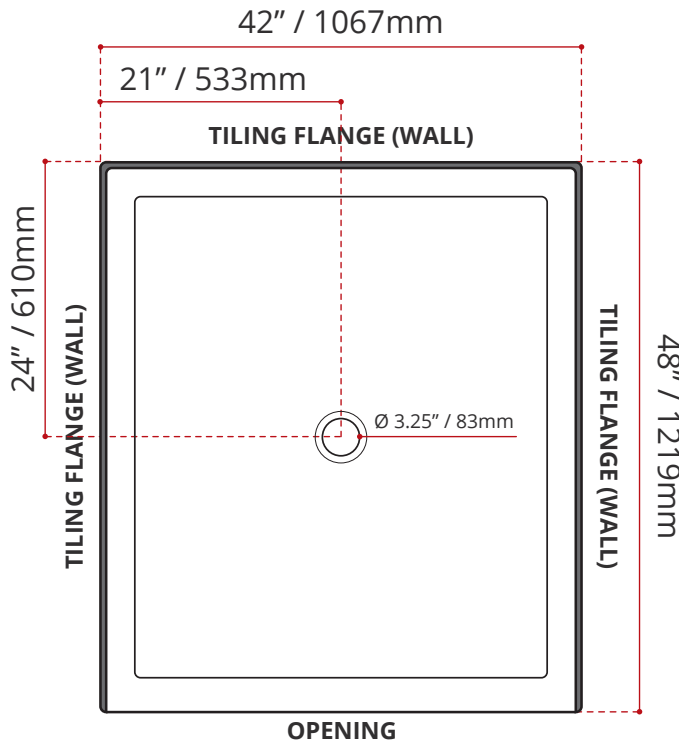

ENVIRO SEAL

CUSTOMIZE YOUR SHOWER BASE

ALL UPCHARGE OPTIONS ARE MADE TO ORDER - NO REFUND - NO RETURN -

AVAILABLE CUSTOMIZATION OPTIONS	MODEL No.
TEXTURED BOTTOM	C4
DOUBLE TILING FLANGE	C5
TEXTURED BOTTOM + DOUBLE TILING FLANGE	C45

SHIPPING INFORMATION:

- Length: 44" / 1118mm
- Net Weight: 21 kg / 46lbs
- Width: 50" / 1270mm
- Gross Weight: 24 kg / 53lbs
- Height: 8" / 203mm

DISCLAIMER: Measurements may vary ± 1/4" (Diagram Not to scale)