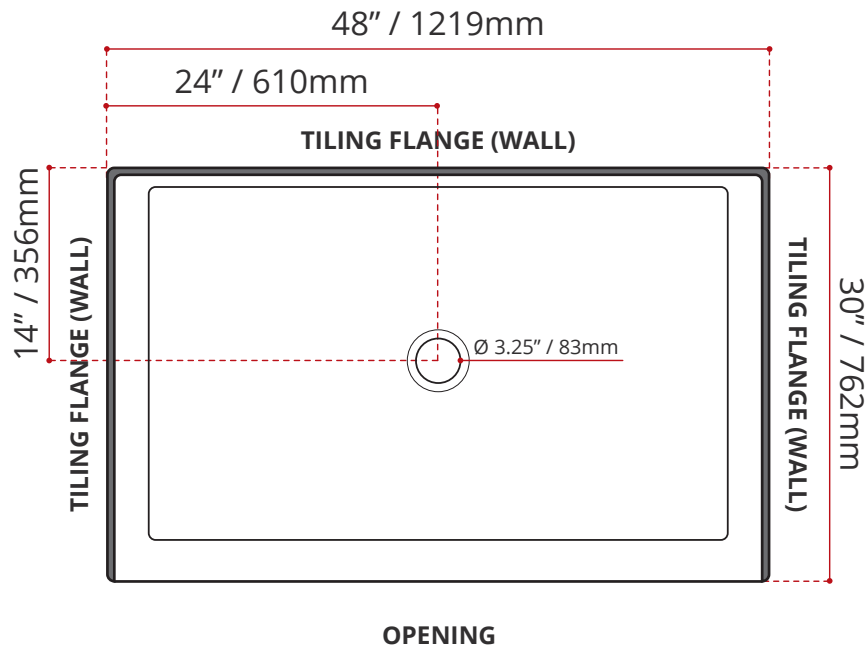

- Single Threshold / Opening
- **Center Drain**
- **Matte White Finish**
- Made in Canada
- Hygienic material
- **Made from Shila Stone cast resin**
- Stain, scratch and crack resistance
- Complies with CSA & IAPMO standards

SHIPPING INFORMATION:

- Length: 50" / 1270mm
- Net Weight: 23 kg / 51lbs
- Width: 34" / 864mm
- Gross Weight: 25 kg / 55lbs
- Height: 8" / 203mm

DISCLAIMER: Measurements may vary ± 1/4" (Diagram Not to scale)