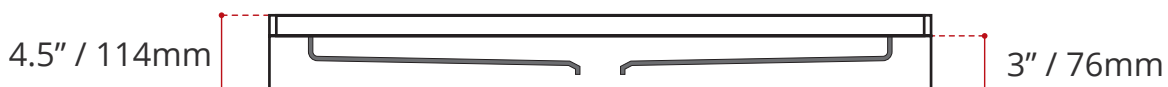

ENVIRO SEAL

CUSTOMIZE YOUR SHOWER BASE

ALL UPCHARGE OPTIONS ARE MADE TO ORDER - NO REFUND - NO RETURN -

AVAILABLE CUSTOMIZATION OPTIONS	MODEL No.
TEXTURED BOTTOM	C4
DOUBLE TILING FLANGE	C5
TEXTURED BOTTOM + DOUBLE TILING FLANGE	C45

SHIPPING INFORMATION:

- Length: 50" / 1270mm
- Net Weight: 23 kg / 51lbs
- Width: 34" / 864mm
- Gross Weight: 25 kg / 55lbs
- Height: 8" / 203mm

DISCLAIMER: Measurements may vary ± 1/4" (Diagram Not to scale)