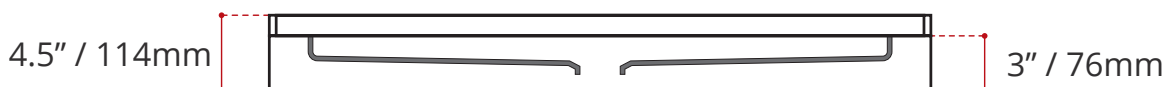

ENVIRO SEAL

CUSTOMIZE YOUR SHOWER BASE

ALL UPCHARGE OPTIONS ARE MADE TO ORDER - NO REFUND - NO RETURN -

AVAILABLE CUSTOMIZATION OPTIONS	MODEL No.
TEXTURED BOTTOM	C4
DOUBLE TILING FLANGE	C5
TEXTURED BOTTOM + DOUBLE TILING FLANGE	C45

SHIPPING INFORMATION:

- Length: 50" / 1270mm
- Net Weight: 23 kg / 51lbs
- Width: 34" / 864mm
- Gross Weight: 25 kg / 55lbs
- Height: 8" / 203mm

DISCLAIMER: Measurements may vary \pm 1/4" (Diagram Not to scale)