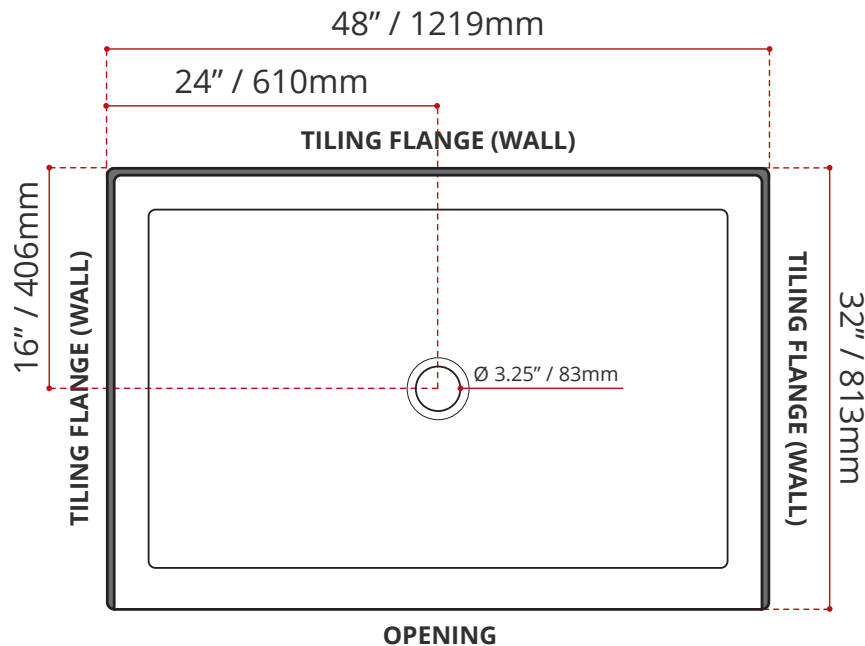

- Single Threshold / Opening
- **Center Drain**
- **Matte White Finish**
- Made in Canada
- Hygienic material
- **Made from Shila Stone cast resin**
- Stain, scratch and crack resistance
- Complies with CSA & IAPMO standards

SHIPPING INFORMATION:

- Length: 50" / 1270mm
- Net Weight: 23 kg / 51lbs
- Width: 34" / 864mm
- Gross Weight: 25 kg / 55lbs
- Height: 8" / 203mm

DISCLAIMER: Measurements may vary \pm 1/4" (Diagram Not to scale)