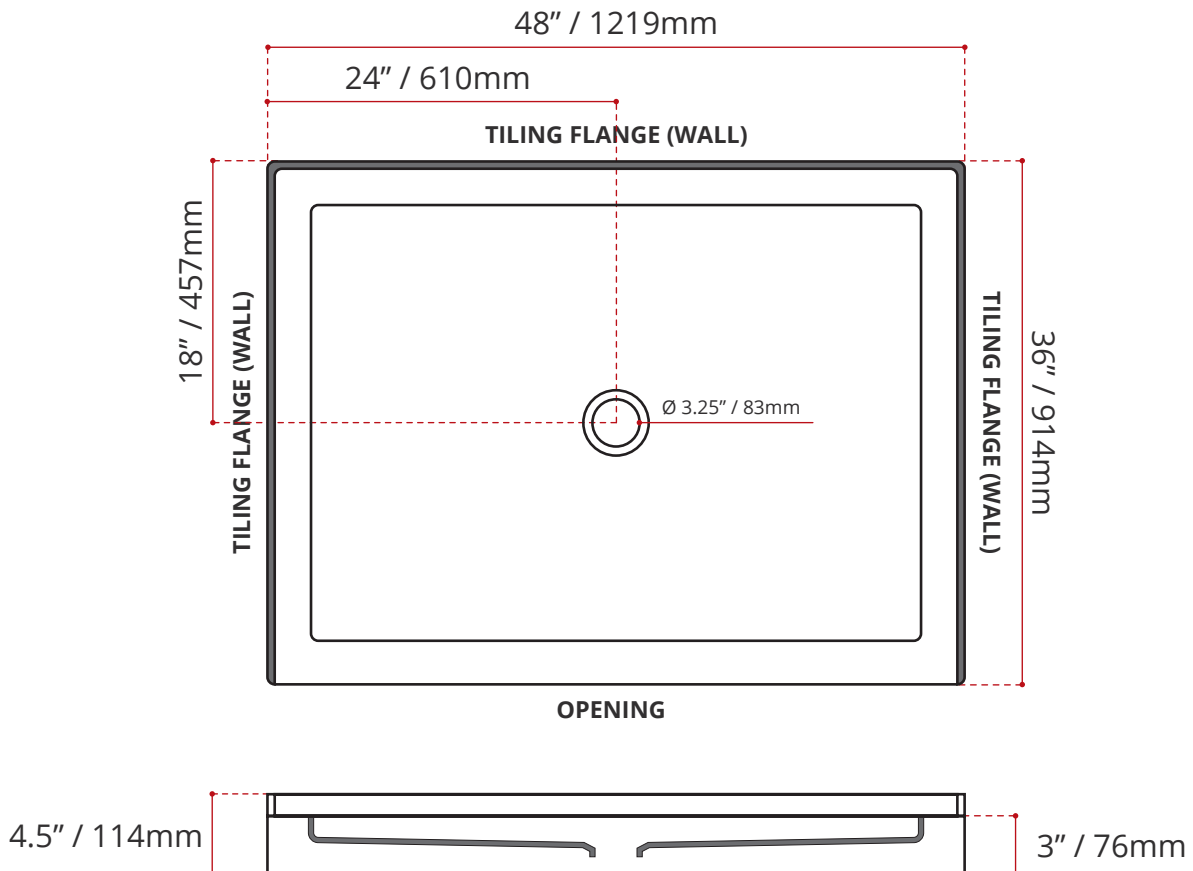

DISCLAIMER: Measurements may vary ± 1/4" (Diagram Not to scale)