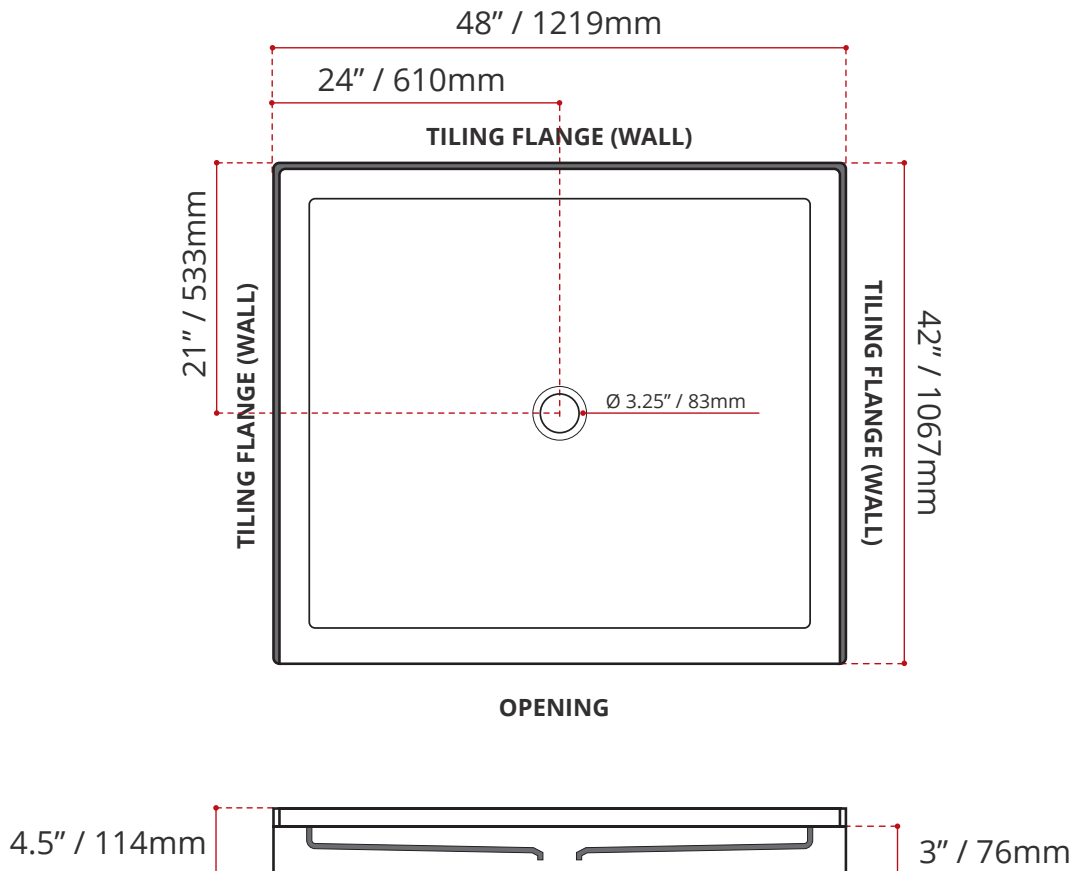

DISCLAIMER: Measurements may vary ± 1/4" (Diagram Not to scale)