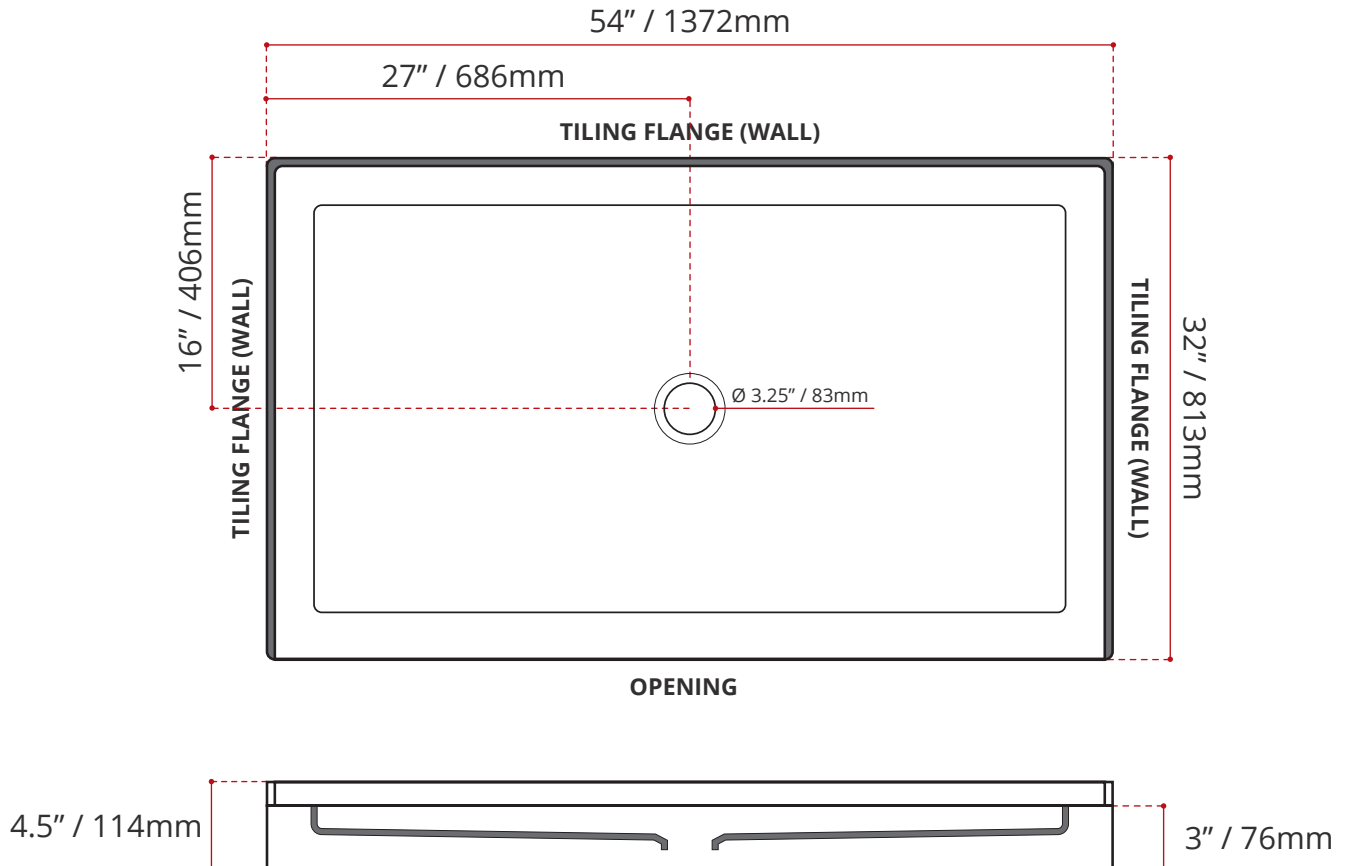

- Single Threshold / Opening
- **Center Drain**
- **Matte White Finish**
- Made in Canada
- Hygienic material
- **Made from Shila Stone cast resin**
- Stain, scratch and crack resistance
- Complies with CSA & IAPMO standards

### SHIPPING INFORMATION:

- Length: 56" / 1422mm
- Net Weight: 35 kg / 77lbs
- Width: 34" / 864mm
- Gross Weight: 40 kg / 88lbs
- Height: 8" / 203mm

DISCLAIMER: Measurements may vary  $\pm$  1/8" (Diagram Not to scale)