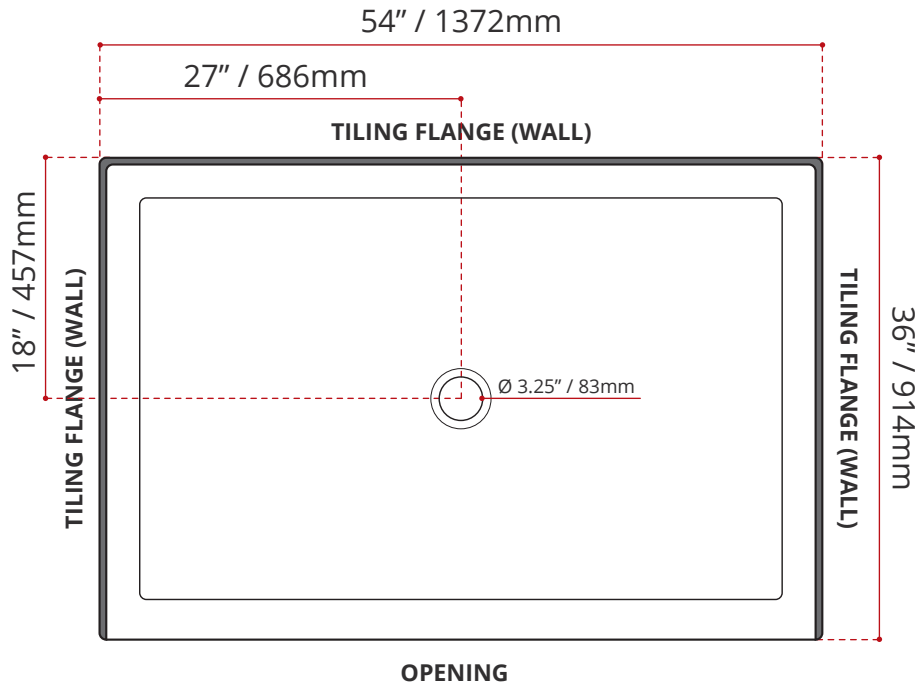

- Single Threshold / Opening
- **Center Drain**
- **Matte White Finish**
- Made in Canada
- Hygienic material
- **Made from Shila Stone cast resin**
- Stain, scratch and crack resistance
- Complies with CSA & IAPMO standards

SHIPPING INFORMATION:

- Length: 56" / 1422mm
- Net Weight: 35 kg / 77lbs
- Width: 38" / 965mm
- Gross Weight: 40 kg / 88lbs
- Height: 8" / 203mm

DISCLAIMER: Measurements may vary ± 1/4" (Diagram Not to scale)