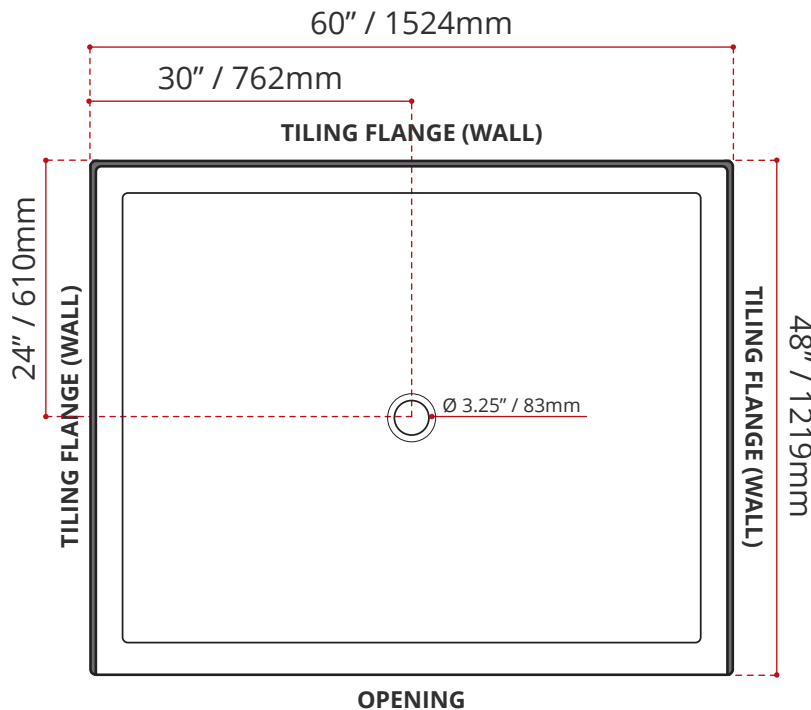

ENVIRO SEAL

CUSTOMIZE YOUR SHOWER BASE

ALL UPCHARGE OPTIONS ARE MADE TO ORDER - NO REFUND - NO RETURN -

AVAILABLE CUSTOMIZATION OPTIONS	MODEL No.
TEXTURED BOTTOM	C4
DOUBLE TILING FLANGE	C5
TEXTURED BOTTOM + DOUBLE TILING FLANGE	C45

SHIPPING INFORMATION:

- Length: 62" / 1575mm
- Net Weight: 35 kg / 77lbs
- Width: 50" / 1270mm
- Gross Weight: 40 kg / 88lbs
- Height: 8" / 203mm

DISCLAIMER: Measurements may vary ± 1/4" (Diagram Not to scale)