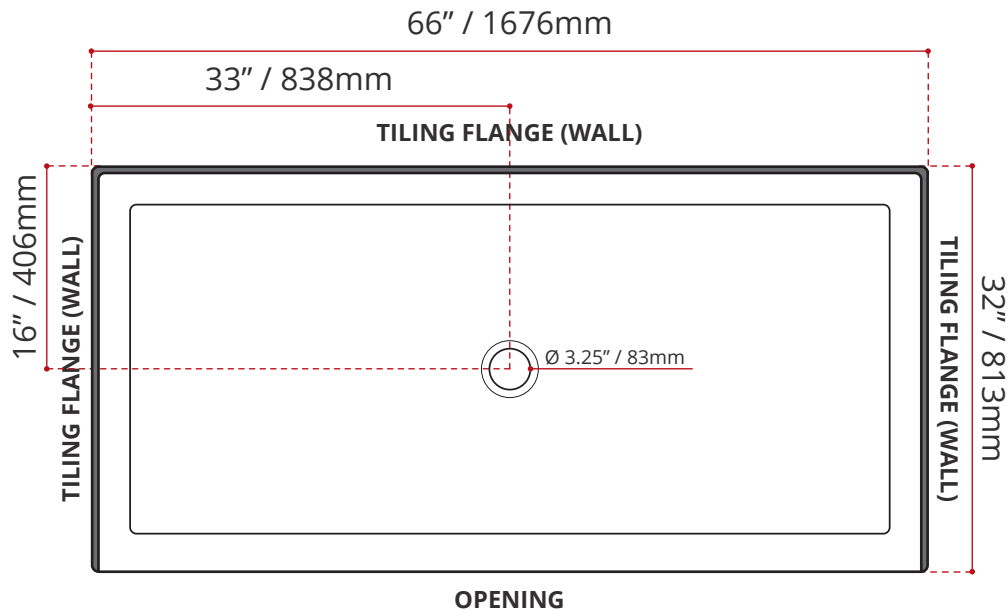

- Single Threshold / Opening
- **Center Drain**
- **Matte White Finish**
- Made in Canada
- Hygienic material
- **Made from Shila Stone cast resin**
- Stain, scratch and crack resistance
- Complies with CSA & IAPMO standards

ENVIRO SEAL

CUSTOMIZE YOUR SHOWER BASE

ALL UPCHARGE OPTIONS ARE MADE TO ORDER - NO REFUND - NO RETURN -

AVAILABLE CUSTOMIZATION OPTIONS	MODEL No.
TEXTURED BOTTOM	C4
DOUBLE TILING FLANGE	C5
TEXTURED BOTTOM + DOUBLE TILING FLANGE	C45

SHIPPING INFORMATION:

- Length: 68" / 1727mm
- Net Weight: 30 kg / 66lbs
- Width: 34" / 864mm
- Gross Weight: 35 kg / 77lbs
- Height: 8" / 203mm

DISCLAIMER: Measurements may vary ± 1/4" (Diagram Not to scale)