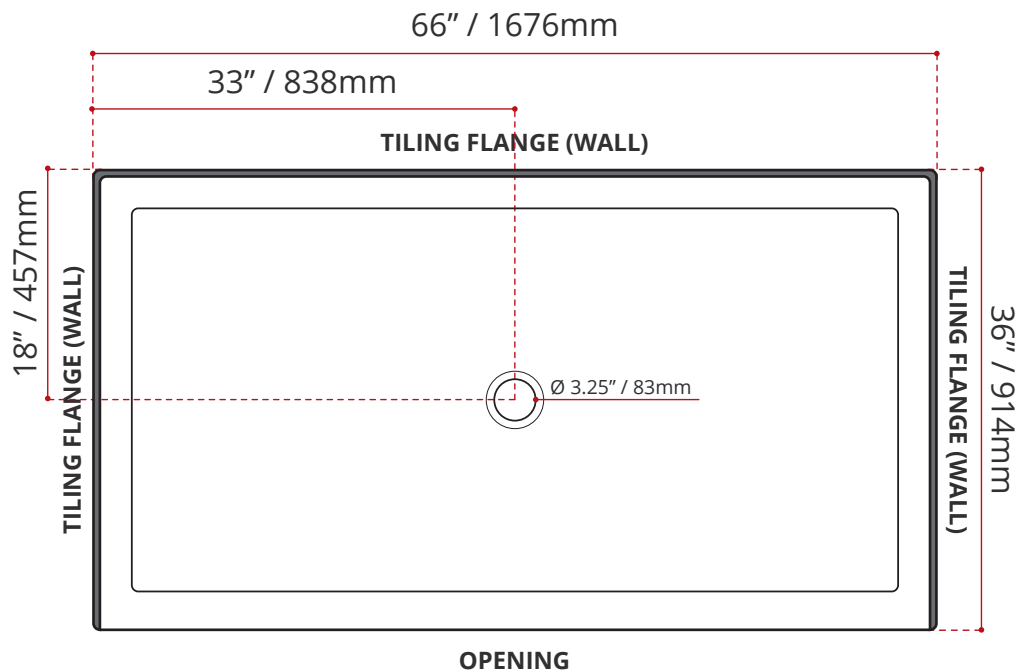

DISCLAIMER: Measurements may vary ± 1/4" (Diagram Not to scale)