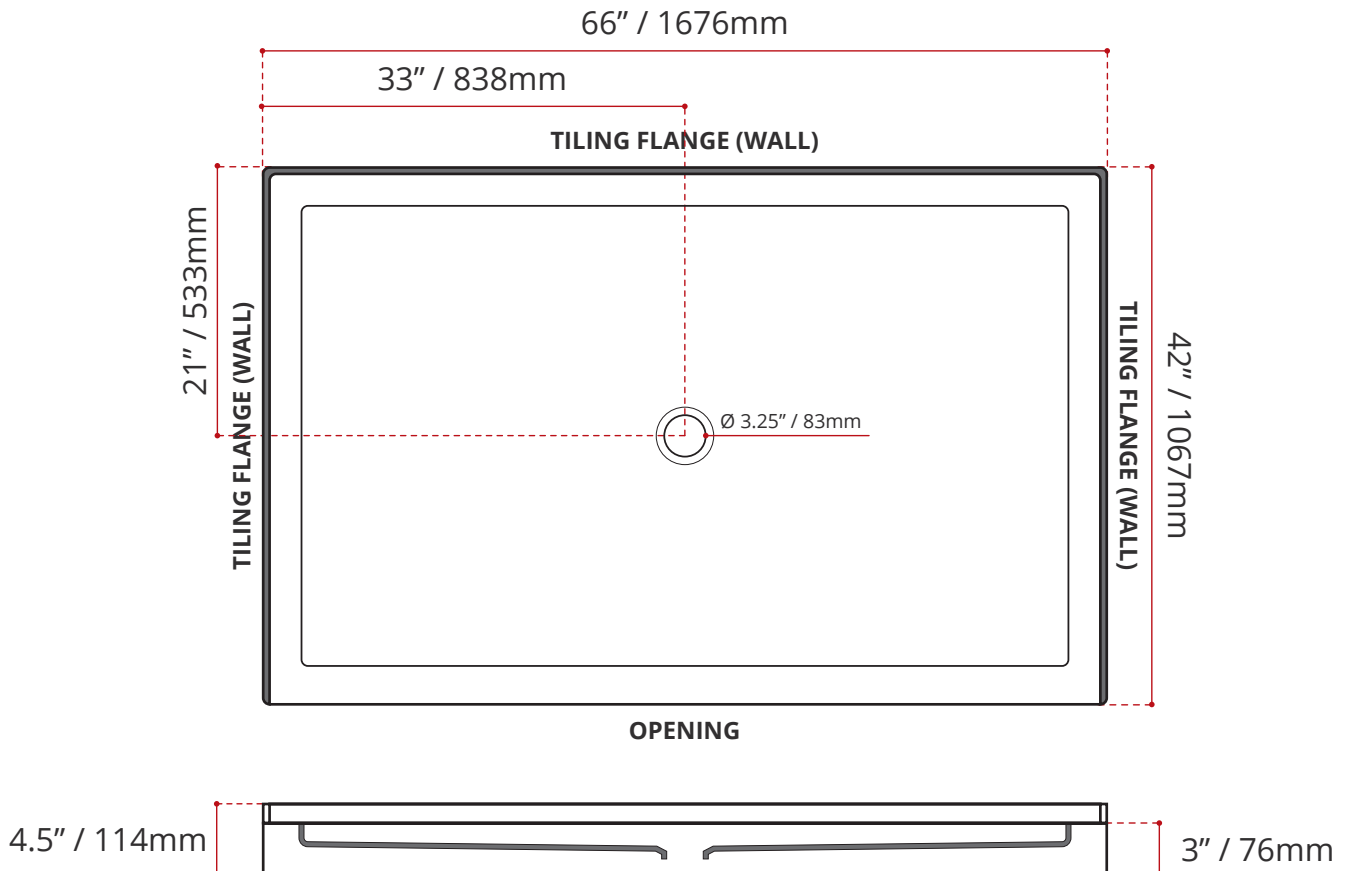

SHIPPING INFORMATION:

- Length: 68" / 1727mm
- Net Weight: 35 kg / 77lbs
- Width: 44" / 1118mm
- Gross Weight: 40 kg / 88lbs
- Height: 8" / 203mm

DISCLAIMER: Measurements may vary $\pm \frac{1}{4}$ " (Diagram Not to scale)