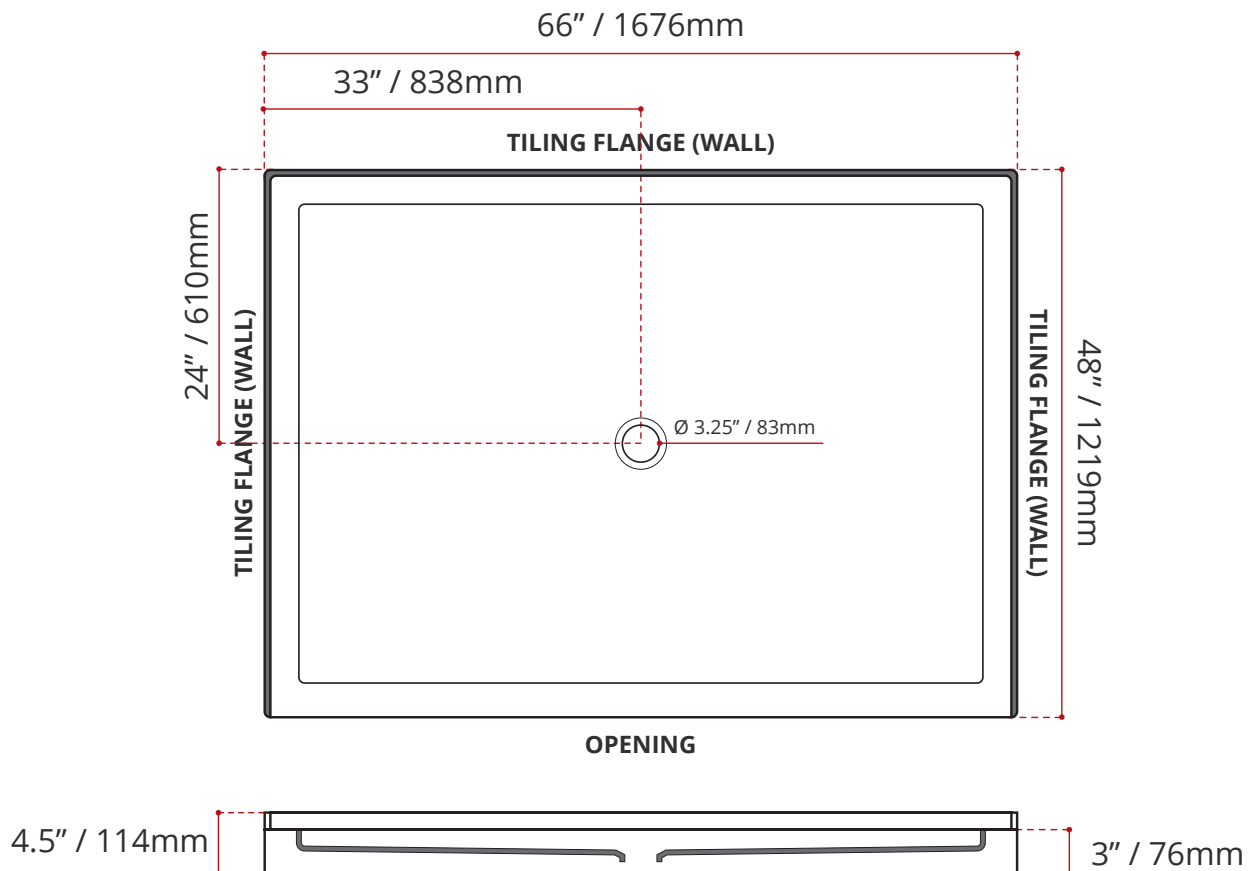

- Single Threshold / Opening
- **Center Drain**
- **Matte White Finish**
- Made in Canada
- Hygienic material
- **Made from Shila Stone cast resin**
- Stain, scratch and crack resistance
- Complies with CSA & IAPMO standards

SHIPPING INFORMATION:

- Length: 68" / 1727mm
- Net Weight: 35 kg / 77lbs
- Width: 50" / 1270mm
- Gross Weight: 40 kg / 88lbs
- Height: 8" / 203mm

DISCLAIMER: Measurements may vary ± 1/4" (Diagram Not to scale)