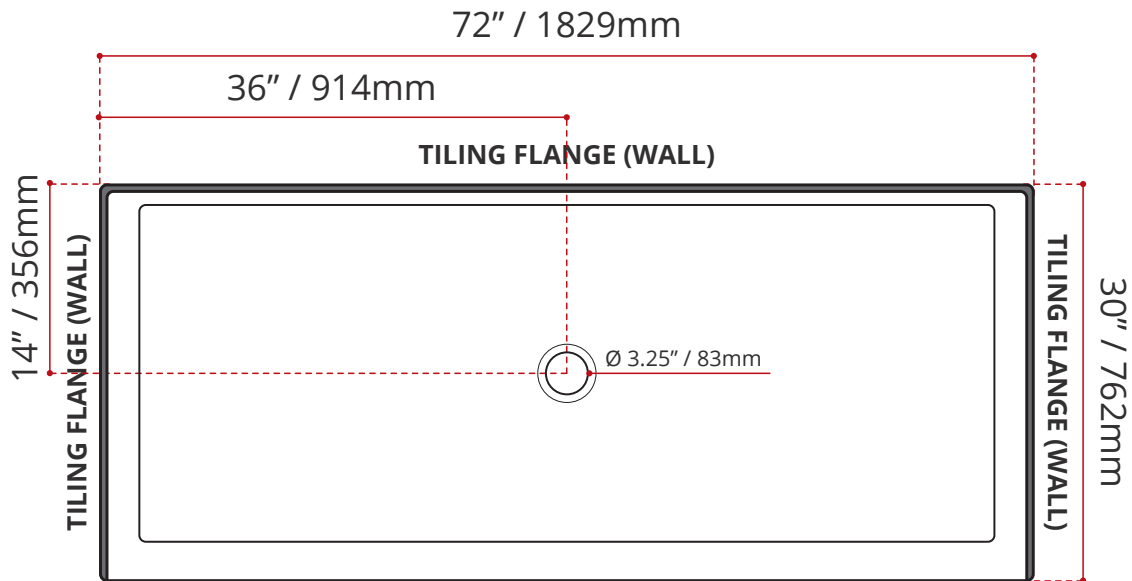

SHIPPING INFORMATION:

- Length: 74" / 1880mm
- Net Weight: 35 kg / 77lbs
- Width: 34" / 864mm
- Gross Weight: 40 kg / 88lbs
- Height: 8" / 203mm

OPENING

DISCLAIMER: Measurements may vary ± 1/4" (Diagram Not to scale)