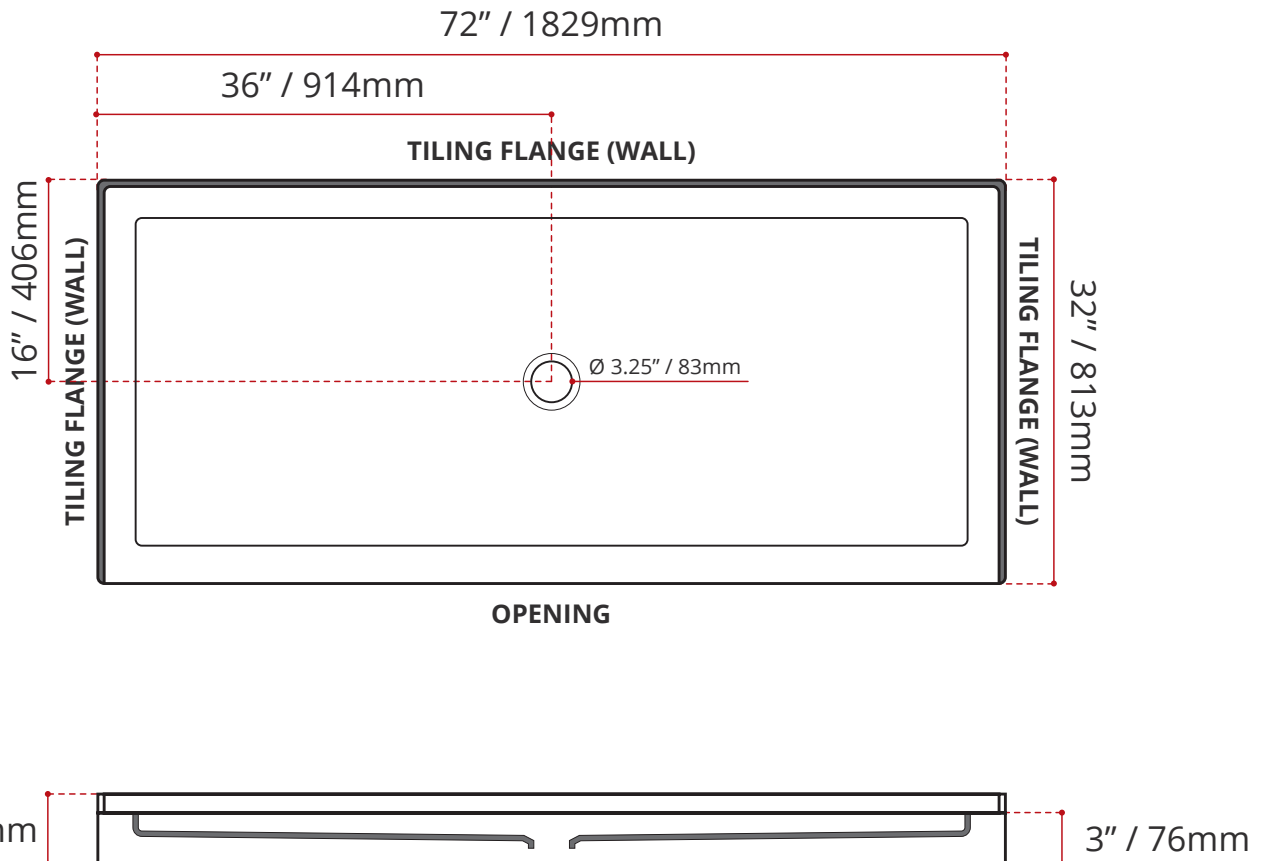

- Single Threshold / Opening
- **Center Drain**
- **Matte White Finish**
- Made in Canada
- Hygienic material
- **Made from Shila Stone cast resin**
- Stain, scratch and crack resistance
- Complies with CSA & IAPMO standards

SHIPPING INFORMATION:

- Length: 74" / 1880mm
- Net Weight: 35 kg / 77lbs
- Width: 34" / 864mm
- Gross Weight: 40 kg / 88lbs
- Height: 8" / 203mm

DISCLAIMER: Measurements may vary ± 1/4" (Diagram Not to scale)