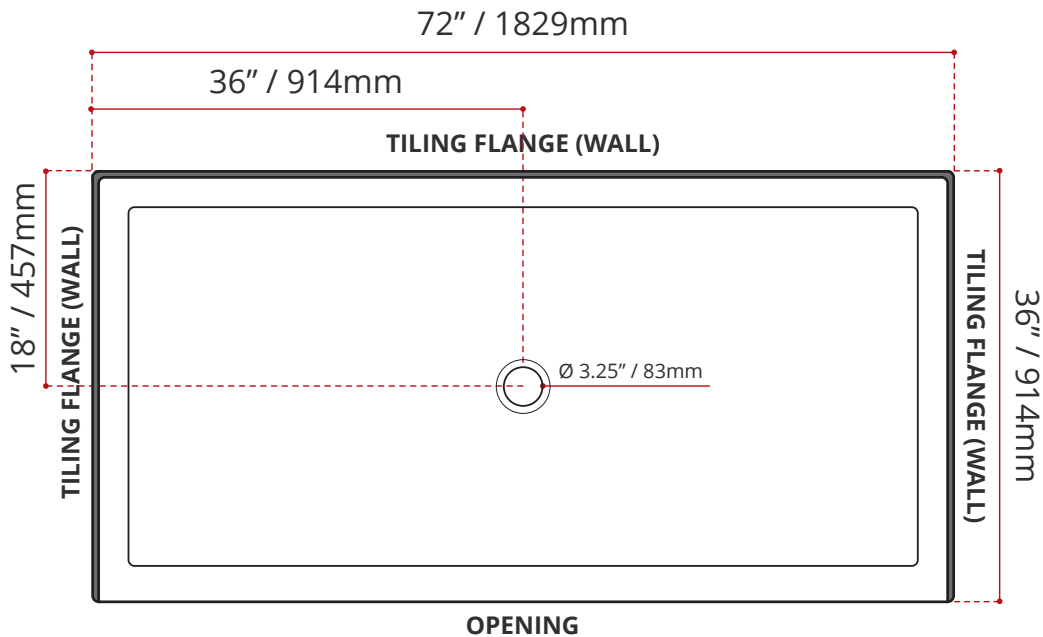

DISCLAIMER: Measurements may vary ± 1/4" (Diagram Not to scale)