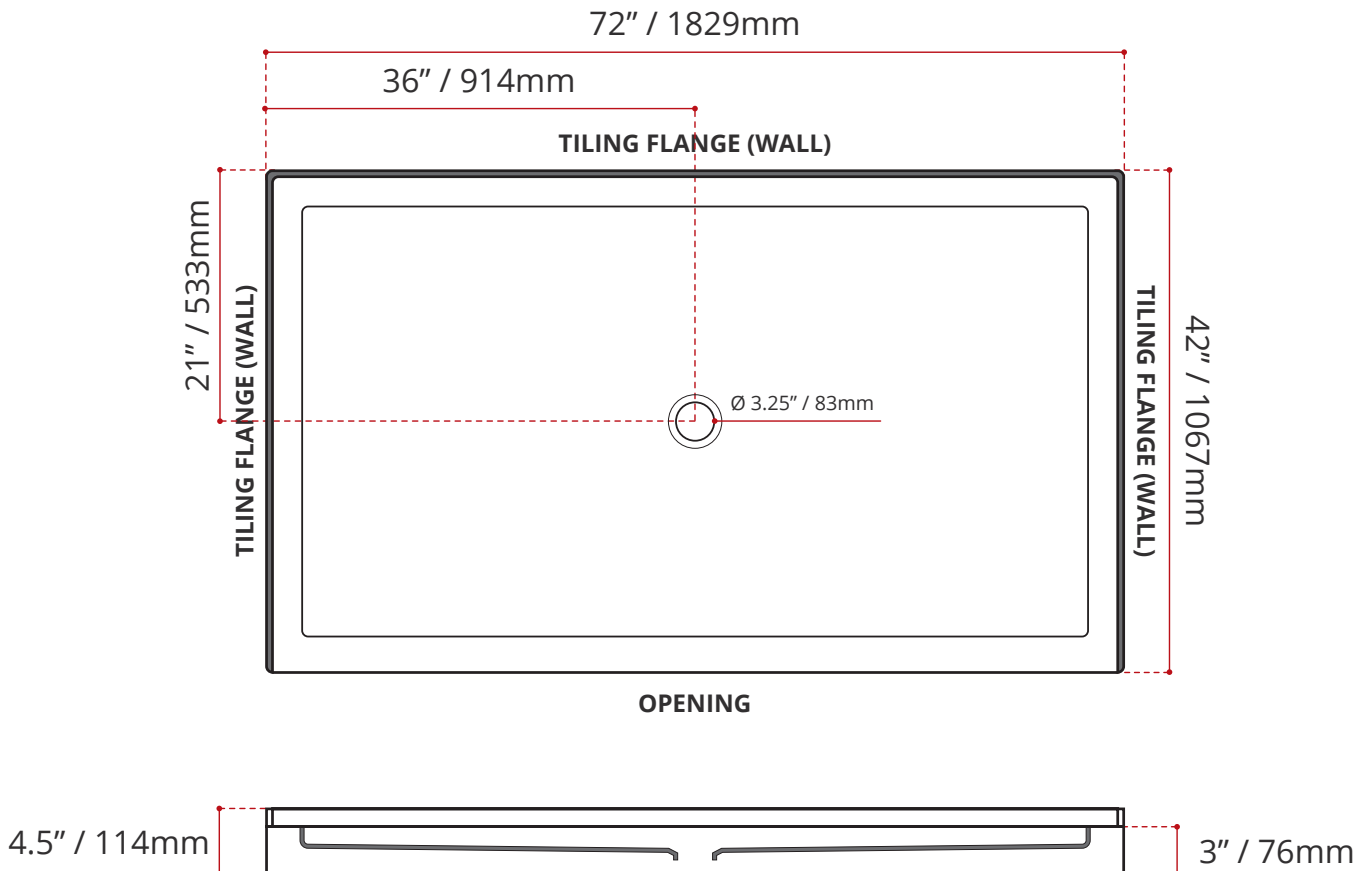

SHIPPING INFORMATION:

- Length: 74" / 1880mm
- Net Weight: 35 kg / 77lbs
- Width: 44" / 1118mm
- Gross Weight: 40 kg / 88lbs
- Height: 8" / 203mm

DISCLAIMER: Measurements may vary ± 1/4" (Diagram Not to scale)