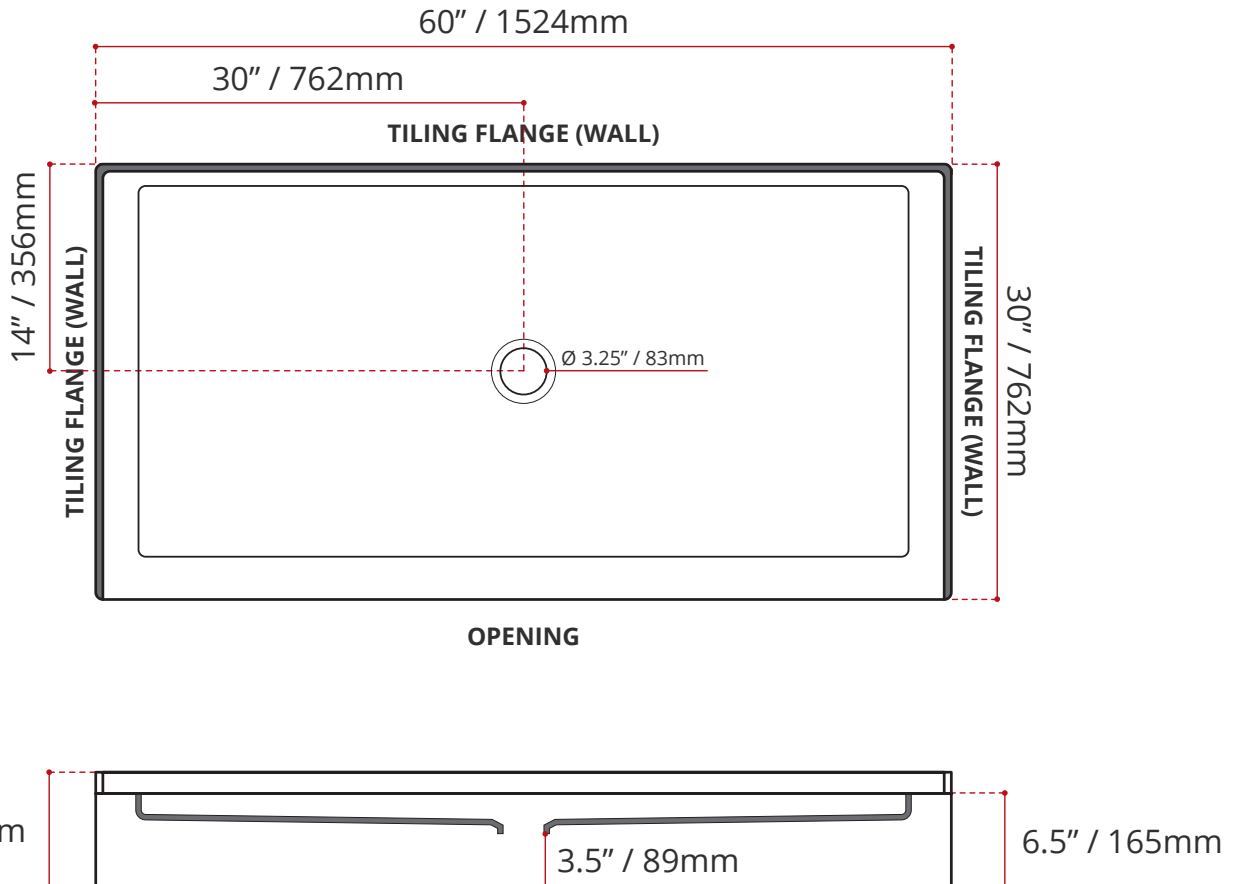

- Single Threshold / Opening
- **Center Drain**
- **Matte White Finish**
- **Above Floor Rough-in**
- Made in Canada
- Hygienic material
- **Made from Shila Stone cast resin**
- Stain, scratch and crack resistance
- Complies with CSA & IAPMO standards

### SHIPPING INFORMATION:

- Length: 62" / 1575mm
- Net Weight: 24 kg / 53lbs
- Width: 34" / 864mm
- Gross Weight: 27 kg / 59.5lbs
- Height: 9" / 229mm

DISCLAIMER: Measurements may vary ± 1/4" (Diagram Not to scale)