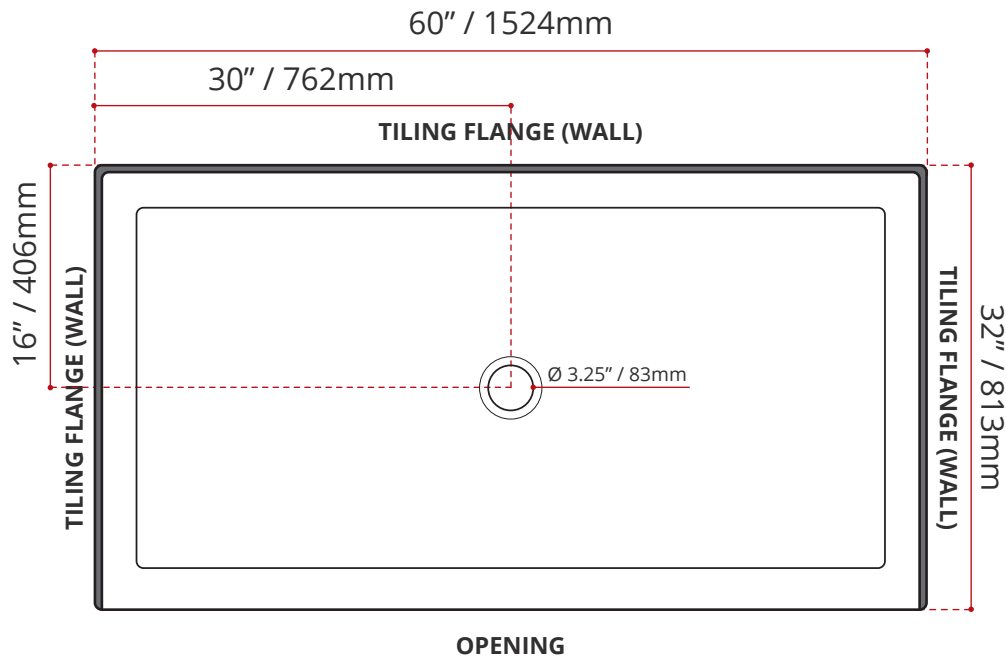

- Single Threshold / Opening
- **Center Drain**
- **Matte White Finish**
- **Above Floor Rough-in**
- Made in Canada
- Hygienic material
- **Made from Shila Stone cast resin**
- Stain, scratch and crack resistance
- Complies with CSA & IAPMO standards

### SHIPPING INFORMATION:

- Length: 62" / 1575mm
- Net Weight: 24 kg / 53lbs
- Width: 34" / 864mm
- Gross Weight: 27 kg / 59.5lbs
- Height: 9" / 229mm

DISCLAIMER: Measurements may vary ± 1/4" (Diagram Not to scale)