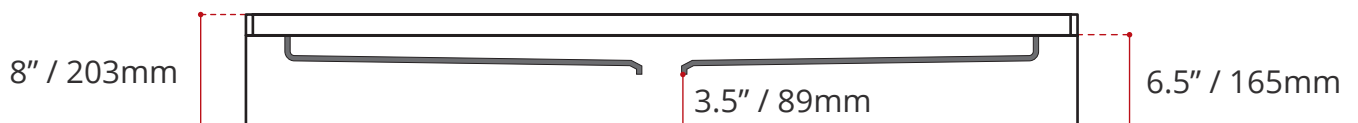

### SHIPPING INFORMATION:

- Length: 62" / 1575mm
- Net Weight: 24 kg / 53lbs
- Width: 34" / 864mm
- Gross Weight: 27 kg / 59.5lbs
- Height: 9" / 229mm

DISCLAIMER: Measurements may vary ± 1/4" (Diagram Not to scale)