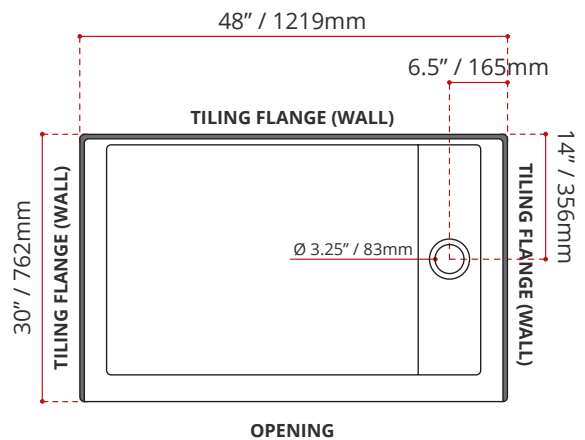

- Single Threshold / Opening
- **Off-set Drain location**
- **Matte White Finish**
- Default white linear drain cover included
- Made in Canada
- Hygienic material
- **Made from Shila Stone cast resin**
- Stain, scratch and crack resistance
- Complies with CSA & IAPMO standards

SHIPPING INFORMATION:

- Length: 50" / 1270mm
- Net Weight: 23 kg / 51lbs
- Width: 34" / 864mm
- Gross Weight: 25 kg / 55lbs
- Height: 8" / 203mm

SSTLD4830L4

(LEFT HAND DRAIN LOCATION)

SSTLD4830R4

(RIGHT HAND DRAIN LOCATION)

DISCLAIMER: Measurements may vary ± 1/4" (Diagram Not to scale)