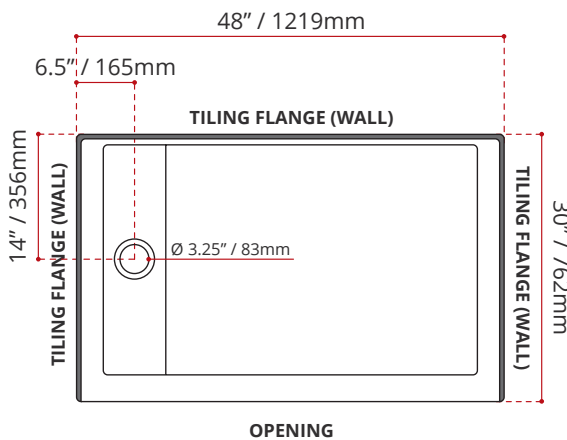

- Single Threshold / Opening
- **Off-set Drain location**
- **Matte White Finish**
- Default white linear drain cover included
- Made in Canada
- Hygienic material
- **Made from Shila Stone cast resin**
- Stain, scratch and crack resistance
- Complies with CSA & IAPMO standards

SHIPPING INFORMATION:

- Length: 50" / 1270mm
- Net Weight: 23 kg / 51lbs
- Width: 34" / 864mm
- Gross Weight: 25 kg / 55lbs
- Height: 8" / 203mm

SSTLD4830L4

(LEFT HAND DRAIN LOCATION)

SSTLD4830R4

(RIGHT HAND DRAIN LOCATION)

DISCLAIMER: Measurements may vary ± 1/4" (Diagram Not to scale)