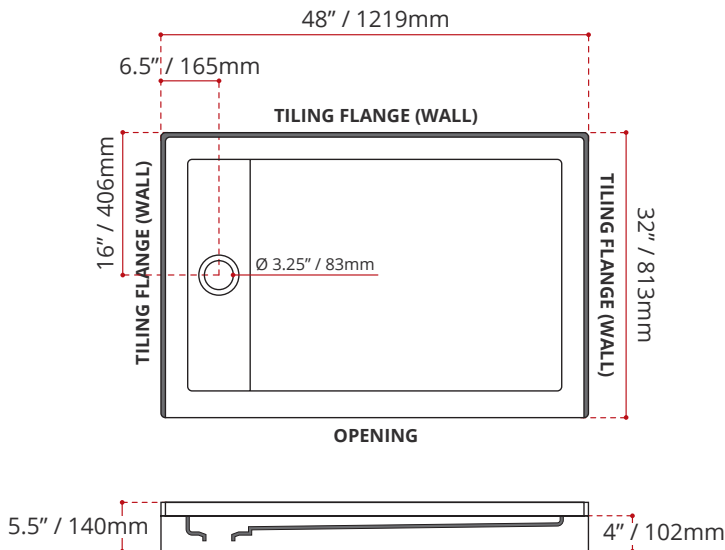

- Single Threshold / Opening
- **Off-set Drain location**
- **Matte White Finish**
- Default white linear drain cover included
- Made in Canada
- Hygienic material
- **Made from Shila Stone cast resin**
- Stain, scratch and crack resistance
- Complies with CSA & IAPMO standards

### SHIPPING INFORMATION:

- **Length:** 50" / 1270mm
- **Width:** 34" / 864mm
- **Height:** 8" / 203mm
- **Net Weight:** 23 kg / 51lbs
- **Gross Weight:** 25 kg / 55lbs

**SSTLD4832L4**  
(LEFT HAND DRAIN LOCATION)

**SSTLD4832R4**  
(RIGHT HAND DRAIN LOCATION)

DISCLAIMER: Measurements may vary  $\pm$  1/4" (Diagram Not to scale)