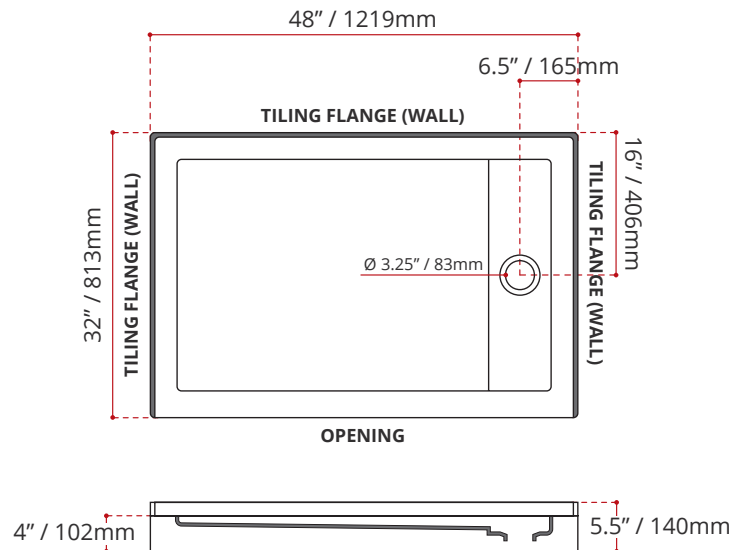

- Single Threshold / Opening
- **Off-set Drain location**
- **Matte White Finish**
- Default white linear drain cover included
- Made in Canada
- Hygienic material
- **Made from Shila Stone cast resin**
- Stain, scratch and crack resistance
- Complies with CSA & IAPMO standards

### CUSTOMIZE YOUR SHOWER BASE

ALL UPCHARGE OPTIONS ARE MADE TO ORDER - NO REFUND - NO RETURN -

AVAILABLE CUSTOMIZATION OPTIONS	MODEL No.
TEXTURED BOTTOM	<b>C4</b>
DOUBLE TILING FLANGE	<b>C5</b>
TEXTURED BOTTOM + DOUBLE TILING FLANGE	<b>C45</b>

### SHIPPING INFORMATION:

- **Length:** 50" / 1270mm
- **Width:** 34" / 864mm
- **Height:** 8" / 203mm
- **Net Weight:** 23 kg / 51lbs
- **Gross Weight:** 25 kg / 55lbs

**SSTLD4832L4**  
(LEFT HAND DRAIN LOCATION)

**SSTLD4832R4**  
(RIGHT HAND DRAIN LOCATION)

DISCLAIMER: Measurements may vary  $\pm$  1/4" (Diagram Not to scale)