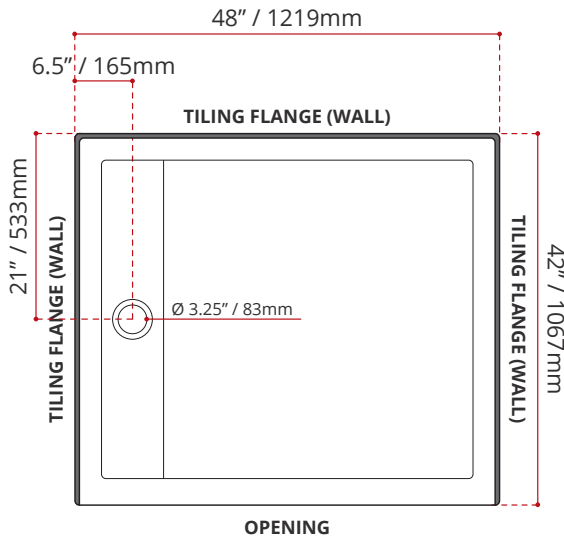

- Single Threshold / Opening
- **Off-set Drain location**
- **Matte White Finish**
- Default white linear drain cover included
- Made in Canada
- Hygienic material
- **Made from Shila Stone cast resin**
- Stain, scratch and crack resistance
- Complies with CSA & IAPMO standards

### CUSTOMIZE YOUR SHOWER BASE

ALL UPCHARGE OPTIONS ARE MADE TO ORDER - NO REFUND - NO RETURN -

AVAILABLE CUSTOMIZATION OPTIONS	MODEL No.
TEXTURED BOTTOM	<b>C4</b>
DOUBLE TILING FLANGE	<b>C5</b>
TEXTURED BOTTOM + DOUBLE TILING FLANGE	<b>C45</b>

### SHIPPING INFORMATION:

- Length: 50" / 1270mm
- Net Weight: 20 kg / 44lbs
- Width: 38" / 956mm
- Gross Weight: 23 kg / 51lbs
- Height: 8" / 203mm

**SSTLD4842L4**  
(LEFT HAND DRAIN LOCATION)

**SSTLD4842R4**  
(RIGHT HAND DRAIN LOCATION)

DISCLAIMER: Measurements may vary ± 1/4" (Diagram Not to scale)