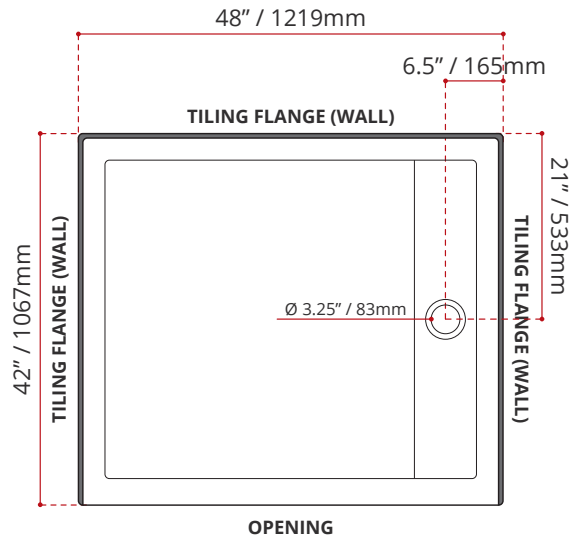

- Single Threshold / Opening
- **Off-set Drain location**
- **Matte White Finish**
- Default white linear drain cover included
- Made in Canada
- Hygienic material
- **Made from Shila Stone cast resin**
- Stain, scratch and crack resistance
- Complies with CSA & IAPMO standards

### CUSTOMIZE YOUR SHOWER BASE

ALL UPCHARGE OPTIONS ARE MADE TO ORDER - NO REFUND - NO RETURN -

AVAILABLE CUSTOMIZATION OPTIONS	MODEL No.
TEXTURED BOTTOM	<b>C4</b>
DOUBLE TILING FLANGE	<b>C5</b>
TEXTURED BOTTOM + DOUBLE TILING FLANGE	<b>C45</b>

### SHIPPING INFORMATION:

- Length: 50" / 1270mm
- Net Weight: 20 kg / 44lbs
- Width: 38" / 956mm
- Gross Weight: 23 kg / 51lbs
- Height: 8" / 203mm

**SSTLD4842L4**  
(LEFT HAND DRAIN LOCATION)

**SSTLD4842R4**  
(RIGHT HAND DRAIN LOCATION)

DISCLAIMER: Measurements may vary ± 1/4" (Diagram Not to scale)