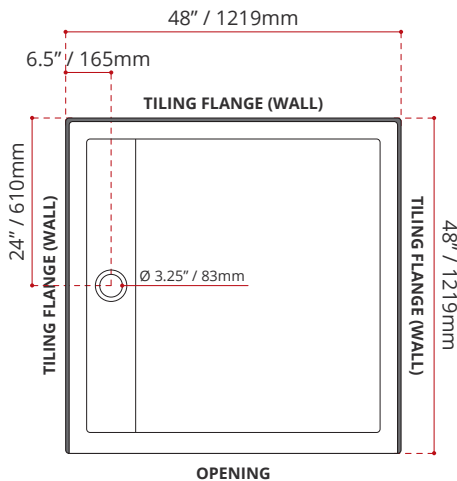

- DESCRIPTION:**
- Single Threshold / Opening
 - **White finish**
 - Off-set Drain location
 - Default white linear drain cover included
 - High gloss / Crack-resistant acrylic
 - Made in Canada
 - Complies with CSA & IAPMO standards.

SHIPPING INFORMATION:	
• Length: 50" / 1270mm	• Net Weight: 35 kg / 77lbs
• Width: 50" / 1270mm	• Gross Weight: 40 kg / 88lbs
• Height: 8" / 203mm	

SSTLD4848L1
(LEFT HAND DRAIN LOCATION)

SSTLD4848R1
(RIGHT HAND DRAIN LOCATION)

DISCLAIMER: Measurements may vary ±1/4" (Diagram Not to scale)