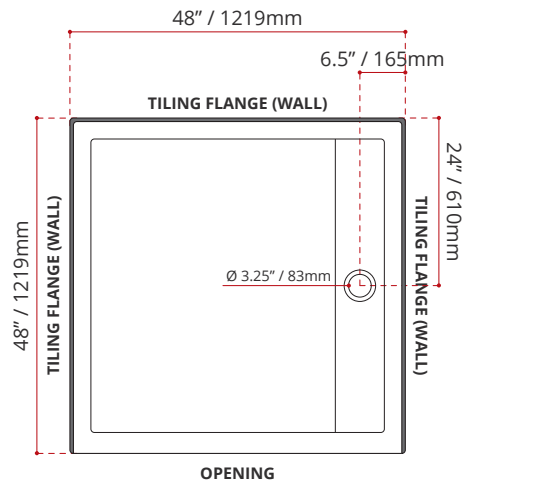

- DESCRIPTION:**
- Single Threshold / Opening
 - **White finish**
 - Off-set Drain location
 - Default white linear drain cover included
 - High gloss / Crack-resistant acrylic
 - Made in Canada
 - Complies with CSA & IAPMO standards.

CUSTOMIZE YOUR SHOWER BASE

ALL UPCHARGE OPTIONS ARE MADE TO ORDER - NO REFUND - NO RETURN -

AVAILABLE CUSTOMIZATION OPTIONS	MODEL No.
TEXTURED BOTTOM	C4
DOUBLE TILING FLANGE	C5
TEXTURED BOTTOM + DOUBLE TILING FLANGE	C45

SHIPPING INFORMATION:	
• Length: 50" / 1270mm	• Net Weight: 35 kg / 77lbs
• Width: 50" / 1270mm	• Gross Weight: 40 kg / 88lbs
• Height: 8" / 203mm	

SSTLD4848L1
(LEFT HAND DRAIN LOCATION)

SSTLD4848R1
(RIGHT HAND DRAIN LOCATION)

DISCLAIMER: Measurements may vary ±1/4" (Diagram Not to scale)