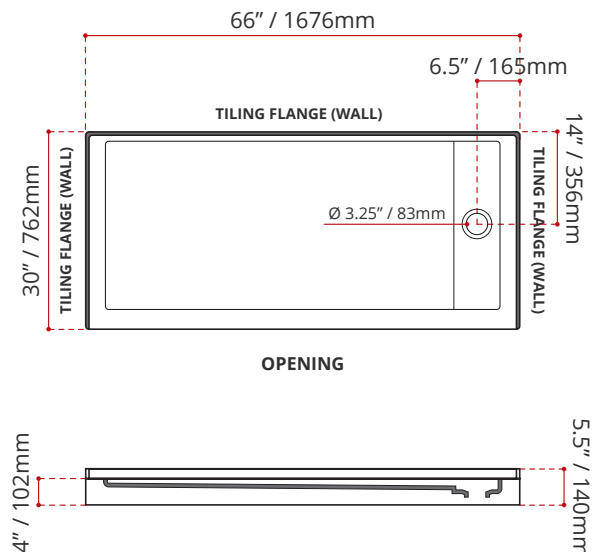

BISCUIT FINISH

MODEL No: SSTLD6630L3 (LEFT HAND DRAIN)
MODEL No: SSTLD6630R3 (RIGHT HAND DRAIN)

Valley's single threshold, offset linear drain acrylic shower bases are meant to be installed in an alcove setting. A white drain cover is included with every purchase. Valley's acrylic shower bases are made out of high gloss, crack-resistant acrylic.

DESCRIPTION:
<ul style="list-style-type: none"> • Single Threshold / Opening • White finish • Off-set Drain location • Default white linear drain cover included • High gloss / Crack-resistant acrylic • Made in Canada • Complies with CSA & IAPMO standards.

SHIPPING INFORMATION:
<ul style="list-style-type: none"> • Length: 68" / 1727mm • Width: 34" / 864mm • Height: 8" / 203mm • Net Weight: 30 kg / 66lbs • Gross Weight: 35 kg / 77lbs

SSTLD6630L1
(LEFT HAND DRAIN LOCATION)

SSTLD6630R1
(RIGHT HAND DRAIN LOCATION)

DISCLAIMER: Measurements may vary ±1/4" (Diagram Not to scale)