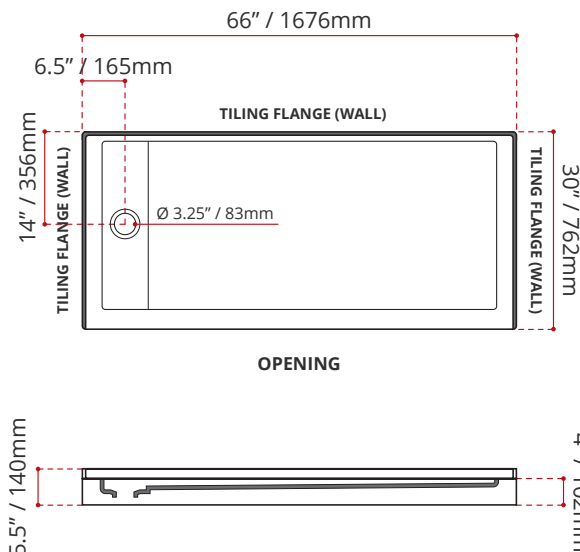

BISCUIT FINISH

MODEL No: SSTLD6630L3 (LEFT HAND DRAIN)
MODEL No: SSTLD6630R3 (RIGHT HAND DRAIN)

Valley's single threshold, offset linear drain acrylic shower bases are meant to be installed in an alcove setting. A white drain cover is included with every purchase. Valley's acrylic shower bases are made out of high gloss, crack-resistant acrylic.

DESCRIPTION:
<ul style="list-style-type: none"> • Single Threshold / Opening • White finish • Off-set Drain location • Default white linear drain cover included • High gloss / Crack-resistant acrylic • Made in Canada • Complies with CSA & IAPMO standards.

SHIPPING INFORMATION:
<ul style="list-style-type: none"> • Length: 68" / 1727mm • Width: 34" / 864mm • Height: 8" / 203mm • Net Weight: 30 kg / 66lbs • Gross Weight: 35 kg / 77lbs

SSTLD6630L1
(LEFT HAND DRAIN LOCATION)

SSTLD6630R1
(RIGHT HAND DRAIN LOCATION)

DISCLAIMER: Measurements may vary ±1/4" (Diagram Not to scale)