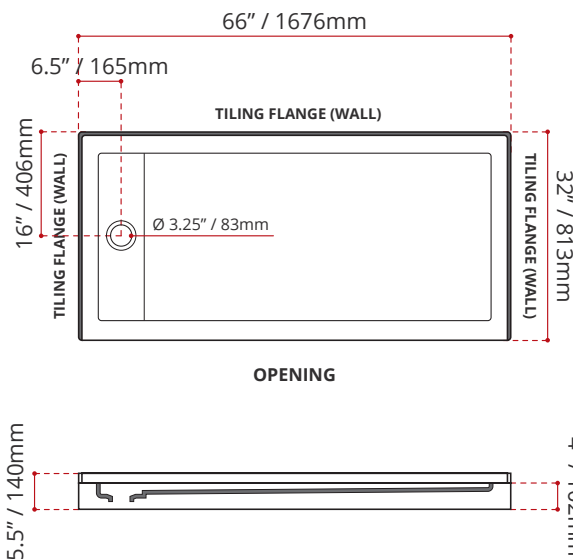

BISCUIT FINISH
<div style="width: 20px; height: 20px; background-color: #f0f0f0; margin: 0 auto;"></div>
<p>MODEL No: SSTLD6632L3 (LEFT HAND DRAIN)</p> <p>MODEL No: SSTLD6632R3 (RIGHT HAND DRAIN)</p>

Valley's single threshold, offset linear drain acrylic shower bases are meant to be installed in an alcove setting. A white drain cover is included with every purchase. Valley's acrylic shower bases are made out of high gloss, crack-resistant acrylic.

DESCRIPTION:
<ul style="list-style-type: none"> • Single Threshold / Opening • White finish • Off-set Drain location • Default white linear drain cover included • High gloss / Crack-resistant acrylic • Made in Canada • Complies with CSA & IAPMO standards.

SHIPPING INFORMATION:
<ul style="list-style-type: none"> <li style="width: 50%; margin-right: 50%;">• Length: 68" / 1727mm <li style="width: 50%;">• Net Weight: 30 kg / 66lbs <li style="width: 50%;">• Width: 34" / 864mm <li style="width: 50%;">• Gross Weight: 35 kg / 77lbs <li style="width: 50%;">• Height: 8" / 203mm

SSTLD6632L1
(LEFT HAND DRAIN LOCATION)

SSTLD6632R1
(RIGHT HAND DRAIN LOCATION)

DISCLAIMER: Measurements may vary ±1/4" (Diagram Not to scale)