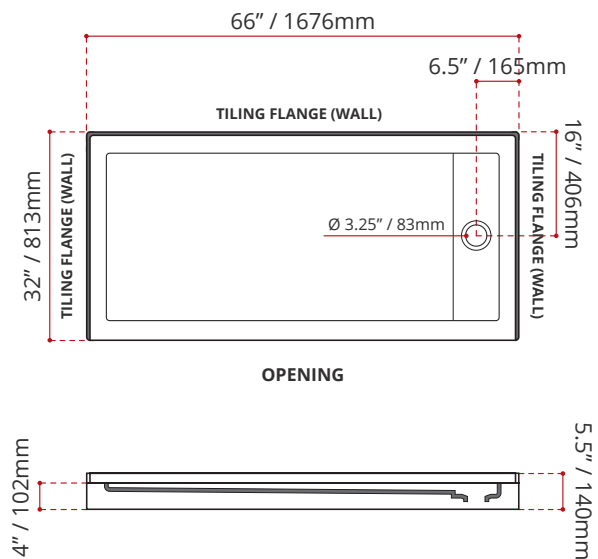

BISCUIT FINISH
<div style="width: 20px; height: 20px; background-color: #f0f0f0; margin: 0 auto;"></div>
<p>MODEL No: SSTLD6632L3 (LEFT HAND DRAIN)</p> <p>MODEL No: SSTLD6632R3 (RIGHT HAND DRAIN)</p>

Valley's single threshold, offset linear drain acrylic shower bases are meant to be installed in an alcove setting. A white drain cover is included with every purchase. Valley's acrylic shower bases are made out of high gloss, crack-resistant acrylic.

DESCRIPTION:
<ul style="list-style-type: none"> • Single Threshold / Opening • White finish • Off-set Drain location • Default white linear drain cover included • High gloss / Crack-resistant acrylic • Made in Canada • Complies with CSA & IAPMO standards.

SHIPPING INFORMATION:
<ul style="list-style-type: none"> <li style="width: 50%; margin-right: 50%;">• Length: 68" / 1727mm <li style="width: 50%;">• Net Weight: 30 kg / 66lbs <li style="width: 50%;">• Width: 34" / 864mm <li style="width: 50%;">• Gross Weight: 35 kg / 77lbs <li style="width: 50%;">• Height: 8" / 203mm

SSTLD6632L1
(LEFT HAND DRAIN LOCATION)

SSTLD6632R1
(RIGHT HAND DRAIN LOCATION)

DISCLAIMER: Measurements may vary ±1/4" (Diagram Not to scale)