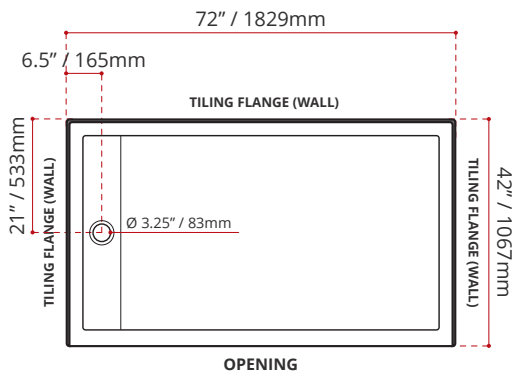

- DESCRIPTION:**
- Single Threshold / Opening
 - **White finish**
 - Off-set Drain location
 - Default white linear drain cover included
 - High gloss / Crack-resistant acrylic
 - Made in Canada
 - Complies with CSA & IAPMO standards.

- SHIPPING INFORMATION:**
- Length: 74" / 1880mm
 - Width: 44" / 1118mm
 - Height: 8" / 203mm
 - Net Weight: 35 kg / 77lbs
 - Gross Weight: 40 kg / 88lbs

SSTLD7242L1
(LEFT HAND DRAIN LOCATION)

SSTLD7242R1
(RIGHT HAND DRAIN LOCATION)

DISCLAIMER: Measurements may vary ±1/4" (Diagram Not to scale)