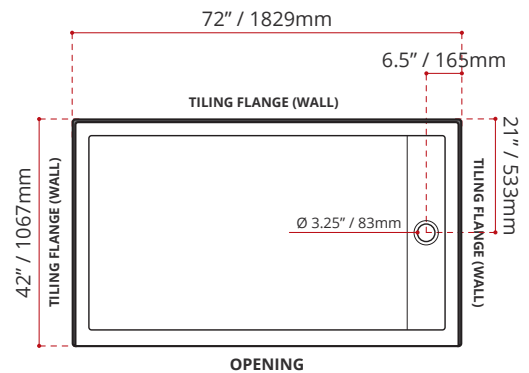

- DESCRIPTION:**
- Single Threshold / Opening
 - **White finish**
 - Off-set Drain location
 - Default white linear drain cover included
 - High gloss / Crack-resistant acrylic
 - Made in Canada
 - Complies with CSA & IAPMO standards.

CUSTOMIZE YOUR SHOWER BASE

ALL UPCHARGE OPTIONS ARE MADE TO ORDER - NO REFUND - NO RETURN -

AVAILABLE CUSTOMIZATION OPTIONS	MODEL No.
TEXTURED BOTTOM	C4
DOUBLE TILING FLANGE	C5
TEXTURED BOTTOM + DOUBLE TILING FLANGE	C45

- SHIPPING INFORMATION:**
- Length: 74" / 1880mm
 - Width: 44" / 1118mm
 - Height: 8" / 203mm
 - Net Weight: 35 kg / 77lbs
 - Gross Weight: 40 kg / 88lbs

SSTLD7242L1
(LEFT HAND DRAIN LOCATION)

SSTLD7242R1
(RIGHT HAND DRAIN LOCATION)

DISCLAIMER: Measurements may vary ±1/4" (Diagram Not to scale)