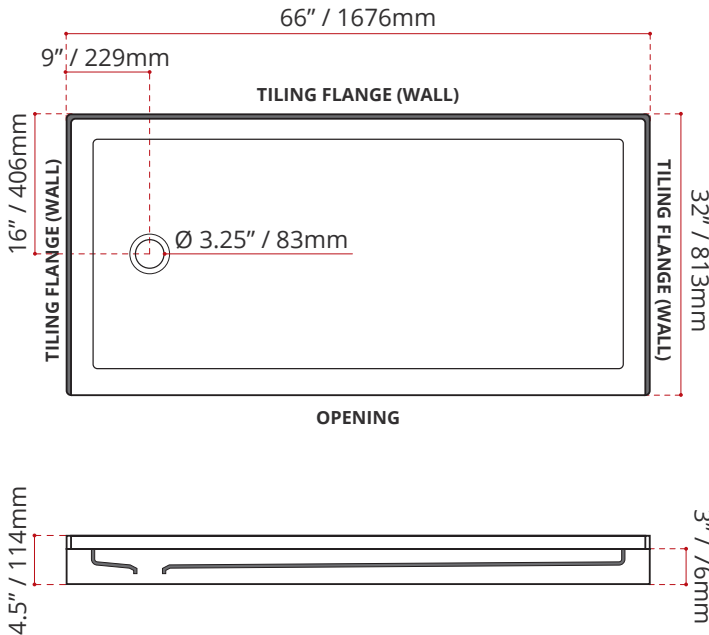

- Single Threshold / Opening
- **Offset Drain location**
- **Matte White Finish**
- Made in Canada
- Hygienic material
- **Made from Shila Stone cast resin**
- Stain, scratch and crack resistance
- Complies with CSA & IAPMO standards

SHIPPING INFORMATION:

- Length: 68" / 1727mm
- Net Weight: 30 kg / 66lbs
- Width: 34" / 864mm
- Gross Weight: 35 kg / 77lbs
- Height: 8" / 203mm

SSTOD6632L4

(LEFT HAND DRAIN LOCATION)

SSTOD6632R4

(RIGHT HAND DRAIN LOCATION)