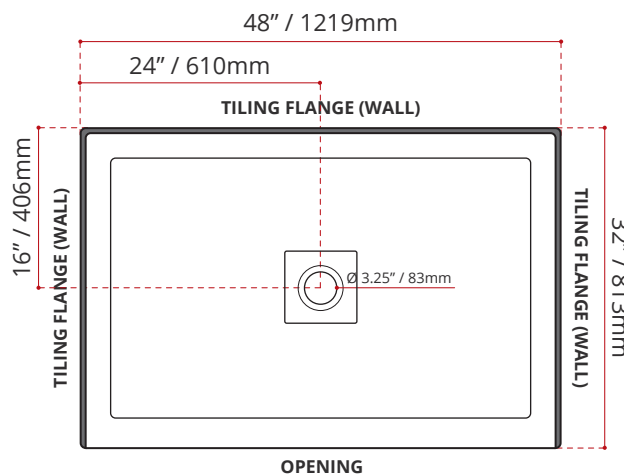

DESCRIPTION:

- Single Threshold / Opening
- **White Finish**
- Center Drain
- High gloss / Crack-resistant acrylic.
- Made in Canada.
- Complies with CSA & IAPMO standards.

CUSTOMIZE YOUR SHOWER BASE

ALL UPCHARGE OPTIONS ARE MADE TO ORDER - NO REFUND - NO RETURN -

AVAILABLE CUSTOMIZATION OPTIONS	MODEL No.
TEXTURED BOTTOM	C4
DOUBLE TILING FLANGE	C5
TEXTURED BOTTOM + DOUBLE TILING FLANGE	C45

SHIPPING INFORMATION:

- **Length:** 50" / 1270mm
- **Width:** 34" / 864mm
- **Height:** 8" / 203mm
- **Net Weight:** 23 kg / 51lbs
- **Gross Weight:** 25 kg / 55lbs

DISCLAIMER: Measurements may vary ± 1/4" (Diagram Not to scale)