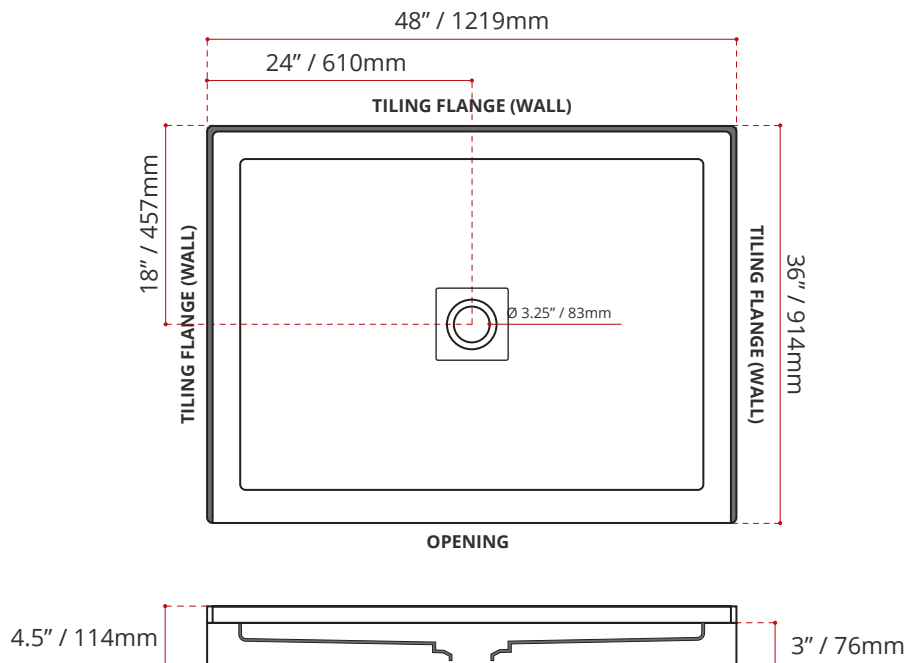

SHIPPING INFORMATION:

- Length: 50" / 1270mm
- Width: 38" / 965mm
- Height: 8" / 203mm
- Net Weight: 23 kg / 51lbs
- Gross Weight: 25 kg / 55lbs

Valley's single threshold, square center drain acrylic shower bases are meant to be installed in an alcove setting.

DISCLAIMER: Measurements may vary ± 1/4" (Diagram Not to scale)