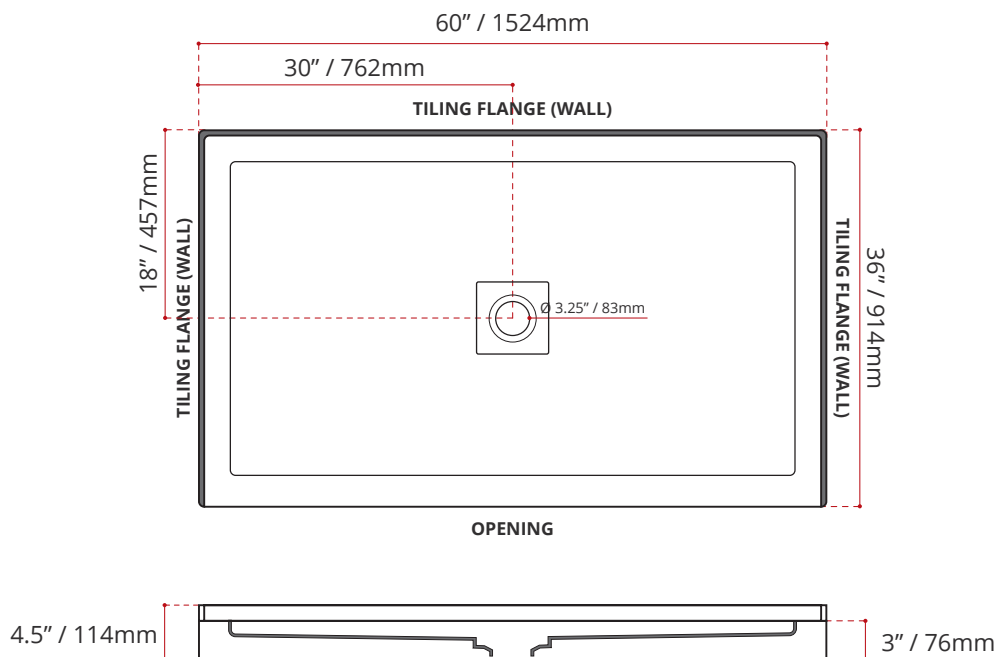

COLOUR OPTIONS ARE MADE TO ORDER - NO REFUND - NO RETURN -

<b>BLACK FINISH</b>

<b>MODEL No: SSTSD60362</b>

<b>BISCUIT FINISH</b>

<b>MODEL No: SSTSD60363</b>

Valley's single threshold, square center drain acrylic shower bases are meant to be installed in an alcove setting.  
**STAINLESS STEEL DRAIN COVER NOT INCLUDED SOLD SEPARATELY.**

<b>DESCRIPTION:</b>
<ul style="list-style-type: none"> <li>• Single Threshold / Opening</li> <li>• <b>White Finish</b></li> <li>• Center Drain</li> <li>• High gloss / Crack-resistant acrylic.</li> <li>• Made in Canada.</li> <li>• Complies with CSA &amp; IAPMO standards.</li> </ul>

<b>SHIPPING INFORMATION:</b>
<ul style="list-style-type: none"> <li>• <b>Length:</b> 62" / 1575mm</li> <li>• <b>Width:</b> 38" / 965mm</li> <li>• <b>Height:</b> 8" / 203mm</li> <li>• <b>Net Weight:</b> 35 kg / 77lbs</li> <li>• <b>Gross Weight:</b> 40 kg / 88lbs</li> </ul>

DISCLAIMER: Measurements may vary ± 1/4" (Diagram Not to scale)