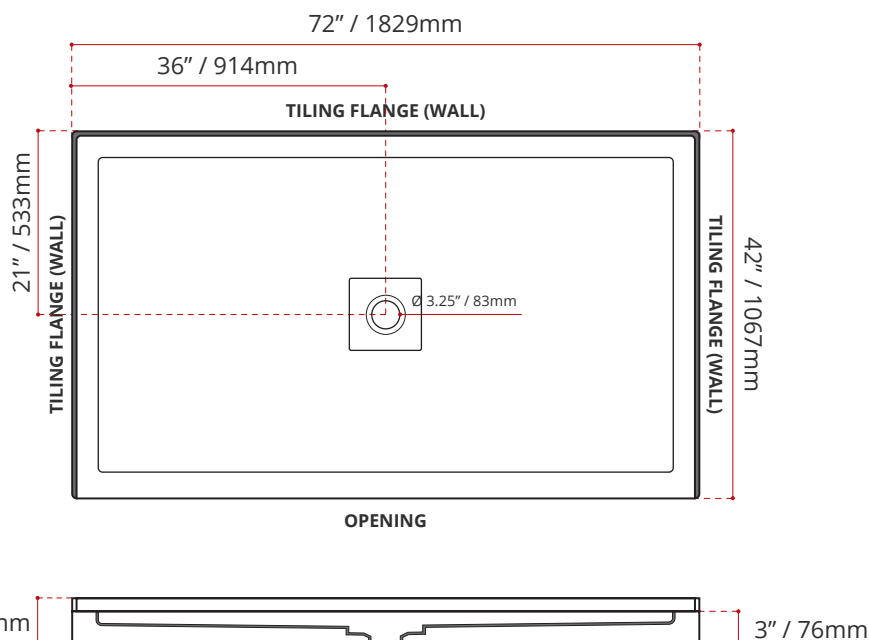

SHIPPING INFORMATION:

- Length: 74" / 1880mm
- Width: 44" / 1118mm
- Height: 8" / 203mm
- Net Weight: 35 kg / 77lbs
- Gross Weight: 40 kg / 88lbs

Valley's single threshold, square center drain acrylic shower bases are meant to be installed in an alcove setting.

DISCLAIMER: Measurements may vary ± 1/4" (Diagram Not to scale)