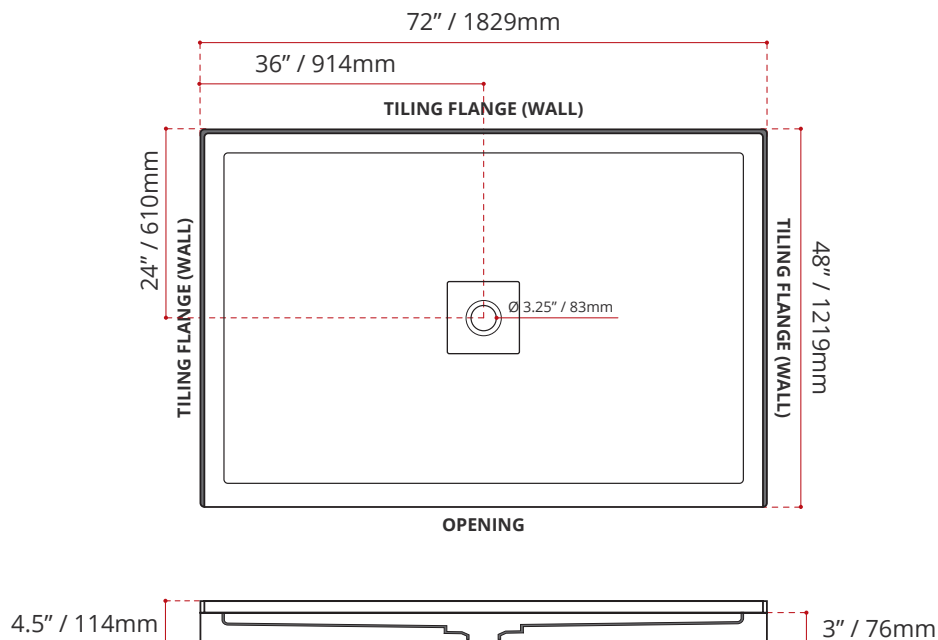

BISCUIT FINISH

MODEL No: SSTSD72483

Valley's single threshold, square center drain acrylic shower bases are meant to be installed in an alcove setting.
STAINLESS STEEL DRAIN COVER NOT INCLUDED SOLD SEPARATELY.

DESCRIPTION:

- Single Threshold / Opening
- **White Finish**
- Center Drain
- High gloss / Crack-resistant acrylic.
- Made in Canada.
- Complies with CSA & IAPMO standards.

CUSTOMIZE YOUR SHOWER BASE

ALL UPCHARGE OPTIONS ARE MADE TO ORDER - NO REFUND - NO RETURN -

AVAILABLE CUSTOMIZATION OPTIONS	MODEL No.
TEXTURED BOTTOM	C4
DOUBLE TILING FLANGE	C5
TEXTURED BOTTOM + DOUBLE TILING FLANGE	C45

SHIPPING INFORMATION:

- **Length:** 74" / 1880mm
- **Width:** 50" / 1270mm
- **Height:** 8" / 203mm
- **Net Weight:** 50 kg / 110lbs
- **Gross Weight:** 55 kg / 121lbs

DISCLAIMER: Measurements may vary ± 1/4" (Diagram Not to scale)