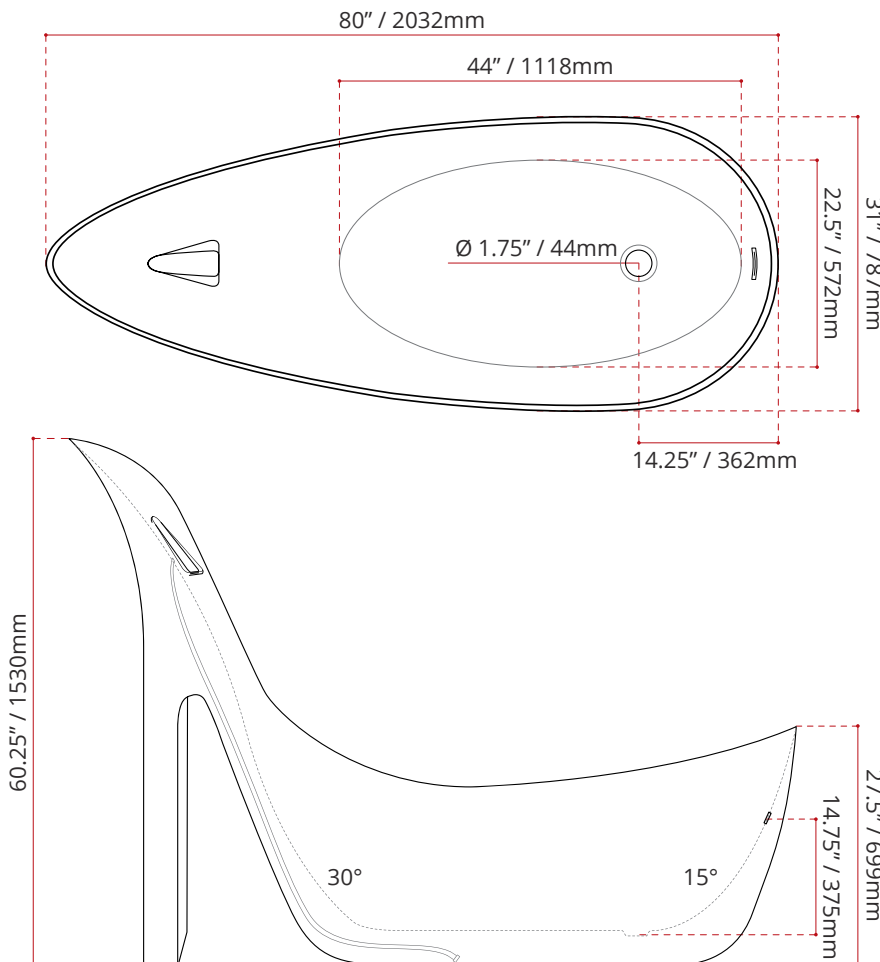

MODEL No.	FINISH
933	GW GLOSS WHITE

DIMENSIONS	WATER DEPTH	CAPACITY
<ul style="list-style-type: none"> • Length: 80" / 2032mm • Width: 31" / 787mm • Height: 60.25" / 1530mm 	14.75" / 375mm Drain to overflow	63 gal. 238 litres of water

SHIPPING INFORMATION:	
<ul style="list-style-type: none"> • Length: 82" / 2083mm • Width: 33" / 838mm • Height: 63" / 1600mm 	<ul style="list-style-type: none"> • Net Weight: 84 kg / 185 lbs. • Gross Weight: 86 kg / 190 lbs.

CUSTOMIZE YOUR TUB

*ALL UPCHARGE OPTIONS ARE MADE TO ORDER
- NO REFUND - NO RETURN -*

EXTERIOR FINISH OPTION

colourme
VALLEY⁺

JETTING OPTION

- 16 AIR ILLUSION JETS
- 16 SANTE AIR JETS
- CHROMATHERAPY
- COMFORT WARM SYSTEM

DISCLAIMER: Measurements may vary ± ¼" (Diagram Not to scale)