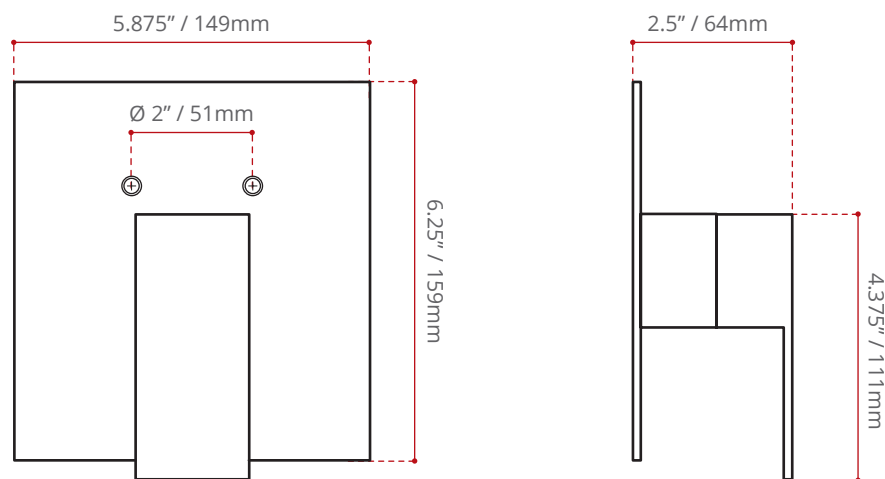

**SHIPPING INFORMATION:**

- **Length:** 8.47" / 215mm
- **Width:** 8.47" / 215mm
- **Height:** 3.15" / 80mm
- **Net Weight:** 1.5 kg / 3.3 lbs.
- **Gross Weight:** 2 kg / 4.4 lbs.

**FINISH:**

T751.697.100  
(Chrome)

T751.697.200  
(Brushed Nickel)

**DISCLAIMER:**  
Measurements may vary  $\pm \frac{1}{4}$ "  
(Diagram Not to scale)