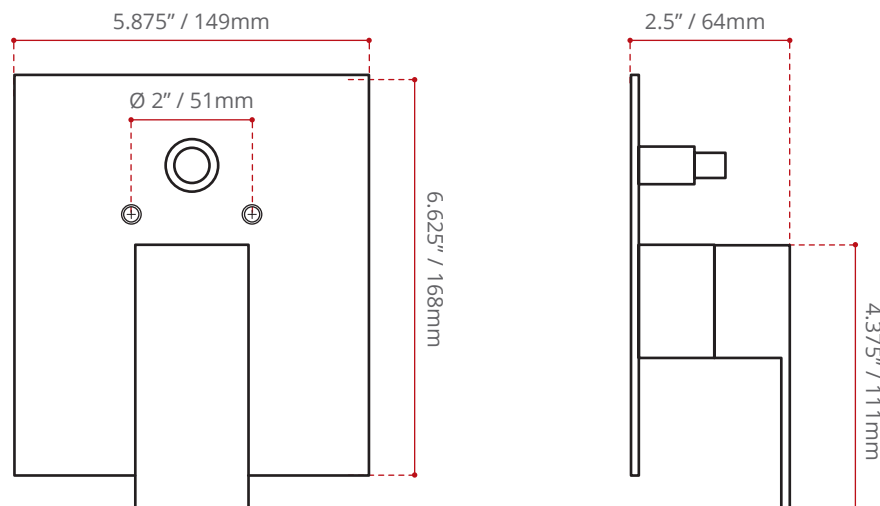

SHIPPING INFORMATION:

- **Length:** 8.47" / 215mm
- **Width:** 8.47" / 215mm
- **Height:** 3.15" / 80mm
- **Net Weight:** 1.5 kg / 3.3 lbs.
- **Gross Weight:** 2 kg / 4.4 lbs.

FINISH:

T751.797.100
(Chrome)

T751.797.200
(Brushed Nickel)

DISCLAIMER:

Measurements may vary $\pm \frac{1}{4}$ "
(Diagram Not to scale)