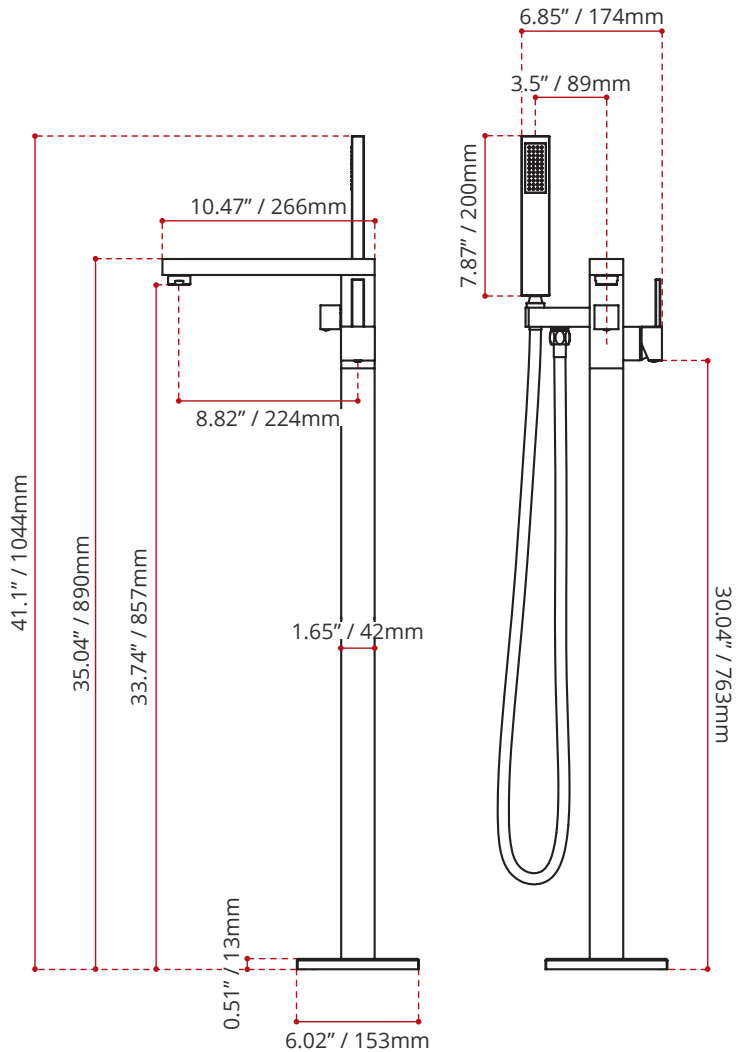

Product images are for illustration purposes only. Actual product(s) may vary.

DESCRIPTION:

- Freestanding tub filler w/handshower
- Rough-in not included
- For use with 000.136.000 Universal rough-in
- Chrome Finish
- Easy to install
- Square Design
- 59" hose

FLOW RATE

45psi 5.8GPM
60psi 6.6GPM

SHIPPING INFORMATION:

- Length: 13.25" / 337mm
- Net Weight: 8 kg / 17.6 lbs.
- Width: 8.75" / 222mm
- Gross Weight: 9 kg / 19.8 lbs.
- Height: 37.5" / 953mm

DISCLAIMER: Measurements may vary ± ¼" (Diagram Not to scale)