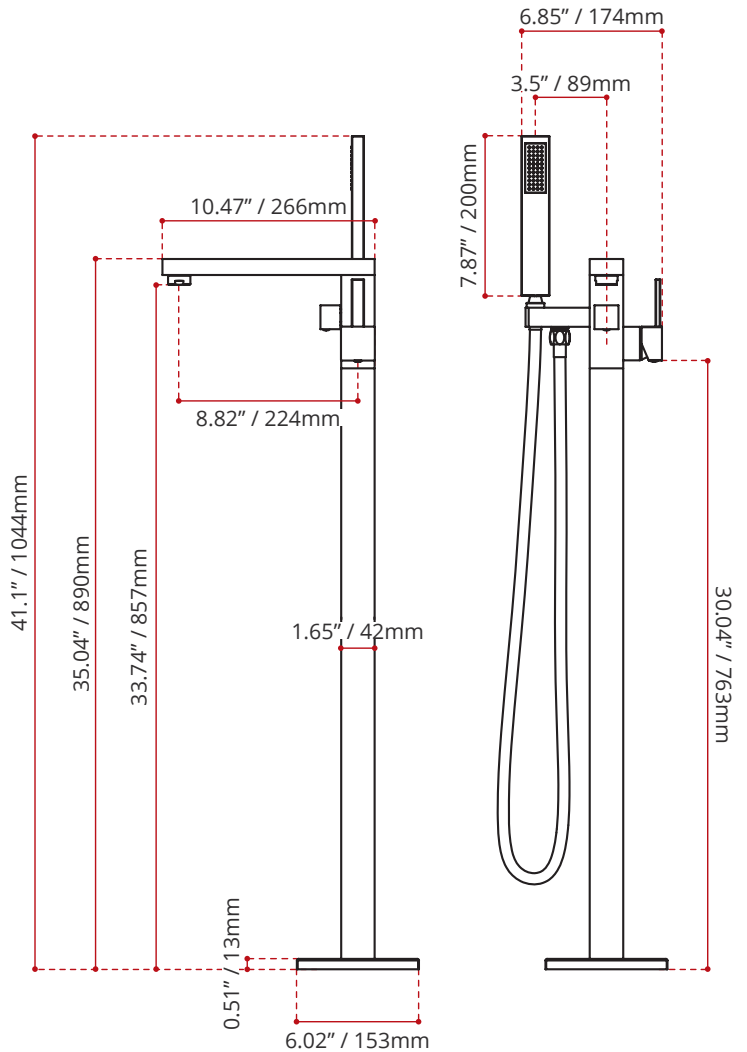

Product images are for illustration purposes only. Actual product(s) may vary.

DESCRIPTION:

- Freestanding tub filler w/handshower
- Rough-in not included
- For use with 000.136.000 Universal rough-in
- Matte Black Finish
- Easy to install
- Square Design
- 59" hose

FLOW RATE

45psi 5.8GPM
60psi 6.6GPM

SHIPPING INFORMATION:

- Length: 13.25" / 337mm
- Net Weight: 8 kg / 17.6 lbs.
- Width: 8.75" / 222mm
- Gross Weight: 9 kg / 19.8 lbs.
- Height: 37.5" / 953mm

DISCLAIMER: Measurements may vary ± ¼" (Diagram Not to scale)