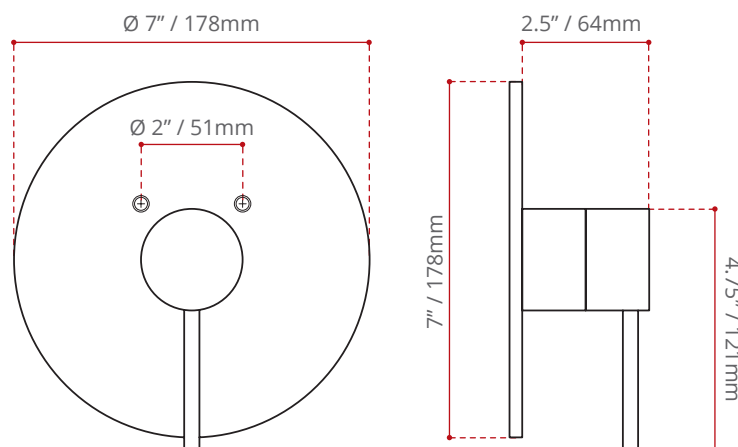

**SHIPPING INFORMATION:**

- Length: 8.47" / 215mm
- Width: 8.47" / 215mm
- Height: 3.15" / 80mm
- Net Weight: 1.5 kg / 3.3 lbs.
- Gross Weight: 2 kg / 4.4 lbs.

**FINISH:**

T802.697.100  
(Chrome)

T802.697.200  
(Brushed Nickel)

DISCLAIMER:  
Measurements may vary  $\pm \frac{1}{4}$ "  
(Diagram Not to scale)