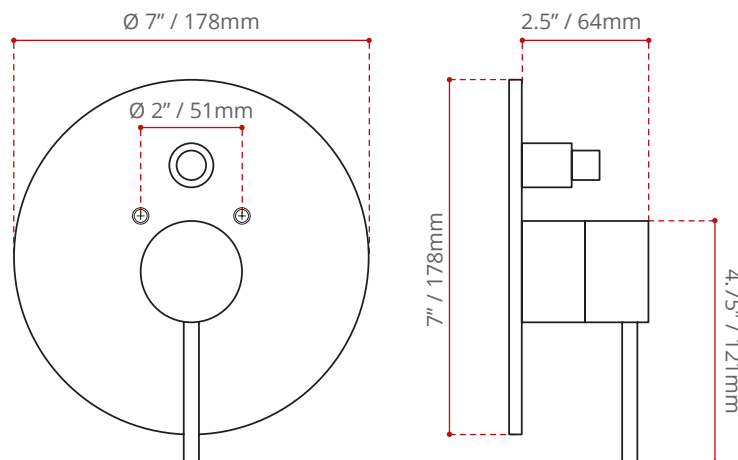

### SHIPPING INFORMATION:

- **Length:** 8.47" / 215mm
- **Width:** 8.47" / 215mm
- **Height:** 3.15" / 80mm
- **Net Weight:** 1.5 kg / 3.3 lbs.
- **Gross Weight:** 2 kg / 4.4 lbs.

### FINISH:

T802.797.100  
(Chrome)

T802.797.200  
(Brushed Nickel)

### DISCLAIMER:

Measurements may vary  $\pm \frac{1}{4}$ "  
(Diagram Not to scale)