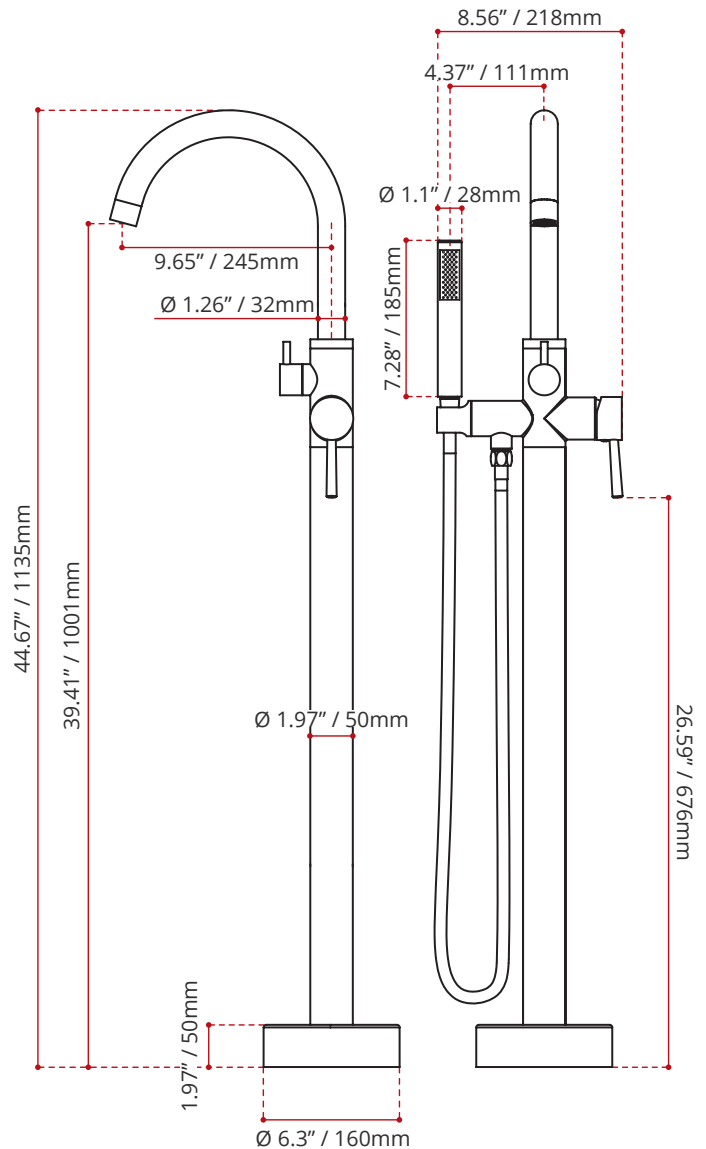

Product images are for illustration purposes only. Actual product(s) may vary.

DESCRIPTION:

- Freestanding tub filler w/handshower
- Rough-in not included
- For use with 000.136.000 Universal rough-in
- Chrome Finish
- Easy to install
- Round Design
- 59" hose

FLOW RATE

45psi 5.8GPM
60psi 6.6GPM

SHIPPING INFORMATION:

- Length: 16" / 406mm
- Net Weight: 8 kg / 17.6 lbs.
- Width: 10" / 254mm
- Gross Weight: 9 kg / 19.8 lbs.
- Height: 47" / 1194mm

DISCLAIMER: Measurements may vary ± ¼" (Diagram Not to scale)