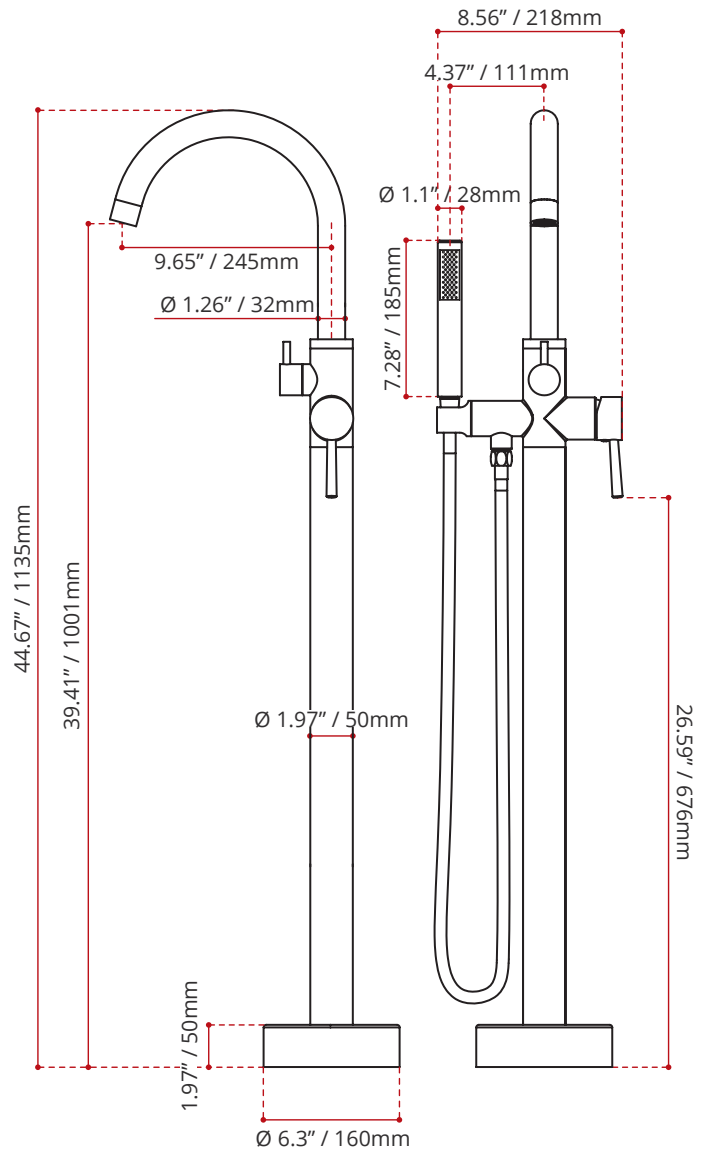

Product images are for illustration purposes only. Actual product(s) may vary.

**DESCRIPTION:**

- Freestanding tub filler w/handshower
- Rough-in not included
- For use with 000.136.000 Universal rough-in
- Matte Black Finish
- Easy to install
- Round Design
- 59" hose

**FLOW RATE**

45psi 5.8GPM  
60psi 6.6GPM

**SHIPPING INFORMATION:**

- Length: 16" / 406mm
- Net Weight: 8 kg / 17.6 lbs.
- Width: 10" / 254mm
- Gross Weight: 9 kg / 19.8 lbs.
- Height: 47" / 1194mm

DISCLAIMER: Measurements may vary ± ¼" (Diagram Not to scale)