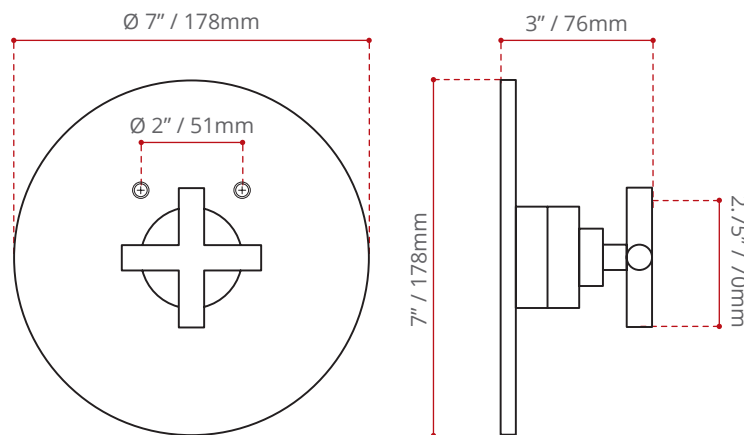

SHIPPING INFORMATION:

- **Length:** 8.47" / 215mm
- **Width:** 8.47" / 215mm
- **Height:** 3.15" / 80mm
- **Net Weight:** 1.5 kg / 3.3 lbs.
- **Gross Weight:** 2 kg / 4.4 lbs.

FINISH:

T802X.697.100
(Chrome)

T802X.697.200
(Brushed Nickel)

DISCLAIMER:
Measurements may vary $\pm \frac{1}{4}$ "
(Diagram Not to scale)