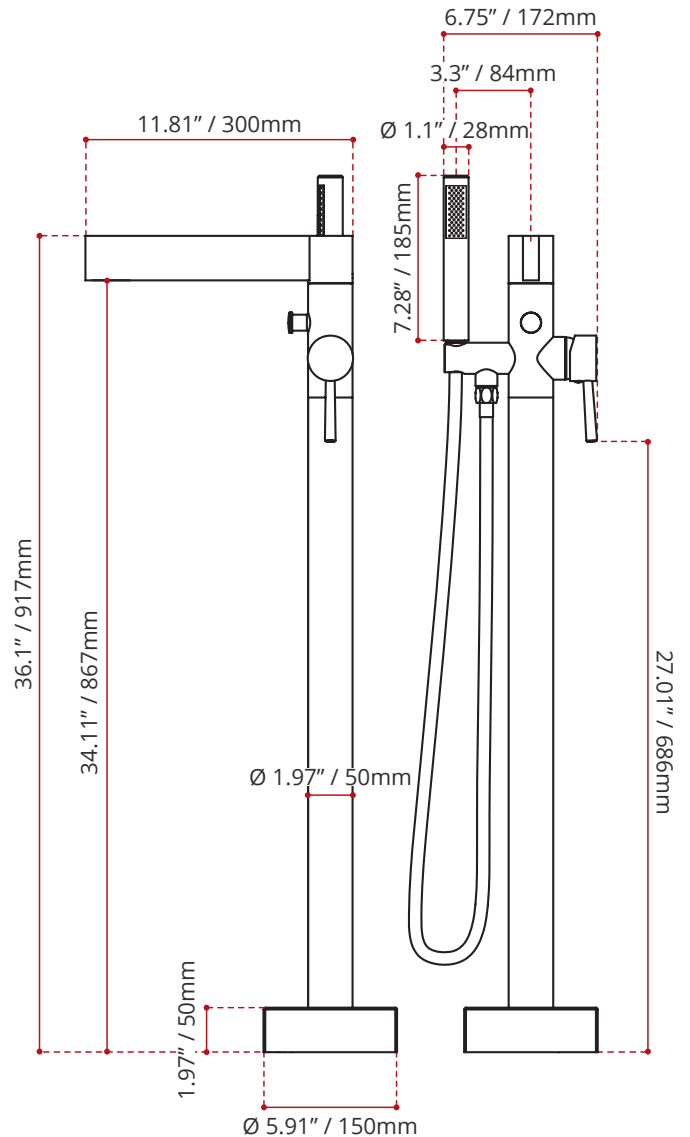

Product images are for illustration purposes only. Actual product(s) may vary.

DESCRIPTION:

- Freestanding tub filler w/handshower
- Rough-in not included
- For use with 000.136.000 Universal rough-in
- Chrome Finish
- Easy to install
- Round Design
- 59" hose

FLOW RATE

45psi 5.8GPM
60psi 6.6GPM

SHIPPING INFORMATION:

- Length: 13.25" / 337mm
- Net Weight: 8 kg / 17.6 lbs.
- Width: 8.75" / 222mm
- Gross Weight: 9 kg / 19.8 lbs.
- Height: 37.5" / 953mm

DISCLAIMER: Measurements may vary ± ¼" (Diagram Not to scale)