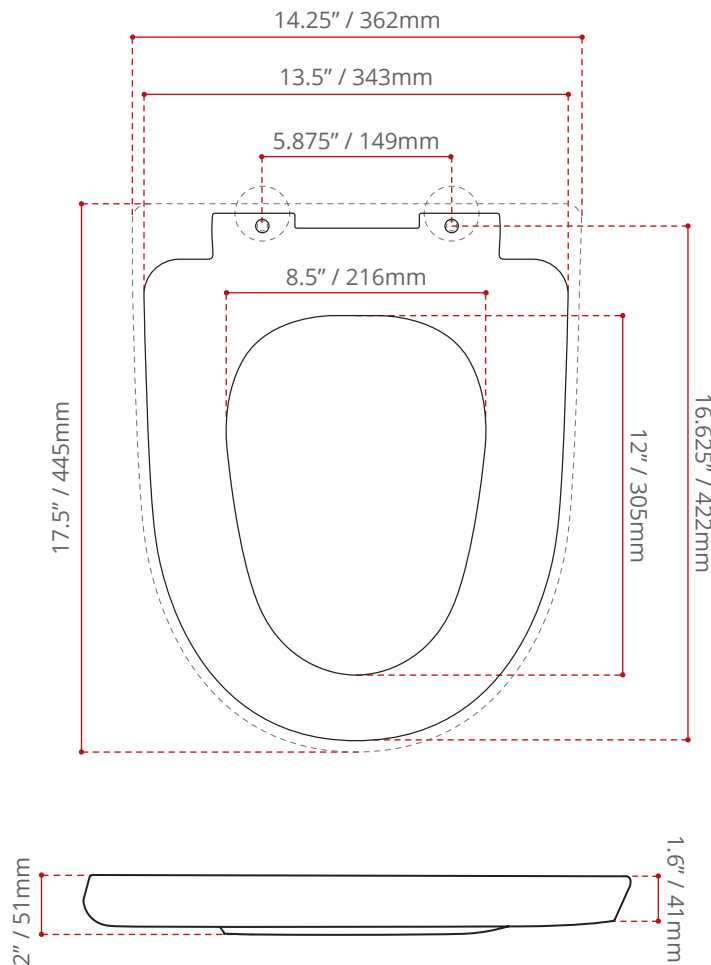

DESCRIPTION:

- Toilet seat for TB346 toilet
- Soft closing seat.
- Heavy-duty duroplast toilet seat.
- Complies with CSA standards.

SHIPPING INFORMATION:

- **Length:** 20.25" / 514mm
- **Width:** 16.25" / 413mm
- **Height:** 3" / 76mm
- **Net Weight:** 2.5 kg / 5.5 lbs
- **Gross Weight:** 3 kg / 6.6 lbs.

DISCLAIMER:

Measurements may vary $\pm \frac{1}{4}$ "
(Diagram Not to scale)