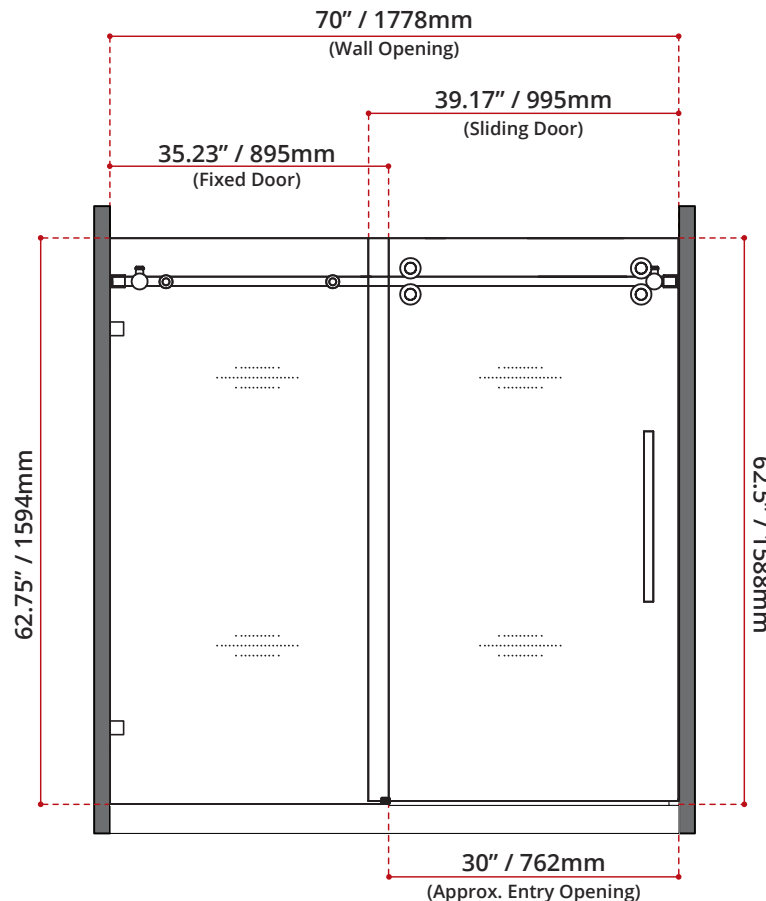

**DISCLAIMER: THESE ARE ONLY THE GLASS PANELS, FOR INSTALLATION PURPOSES YOU MUST PAIR IT WITH A SHOWER DOOR HARDWARE**

### DESCRIPTION:

- Fixed panel & Sliding door
- Glass Type: Clear, tempered glass
- Glass Thickness: 10mm
- Door height: 62.75"
- Opening: 70"

### SHIPPING INFORMATION (BOX 1 of 2):

- Length: 37.6 / 955mm
- Width: 2.16" / 55mm
- Height: 80" / 2030mm
- Net Weight: 52 kg / 114lbs.
- Gross Weight: 55 kg / 121lbs.

### SHIPPING INFORMATION (BOX 2 of 2):

- Length: 41.5" / 1055mm
- Width: 2.16" / 55mm
- Height: 79.5" / 2020mm
- Net Weight: 42 kg / 92.5lbs.
- Gross Weight: 45 kg / 99lbs.

**DISCLAIMER: Measurements may vary ± 1/4" (Diagram Not to scale)**