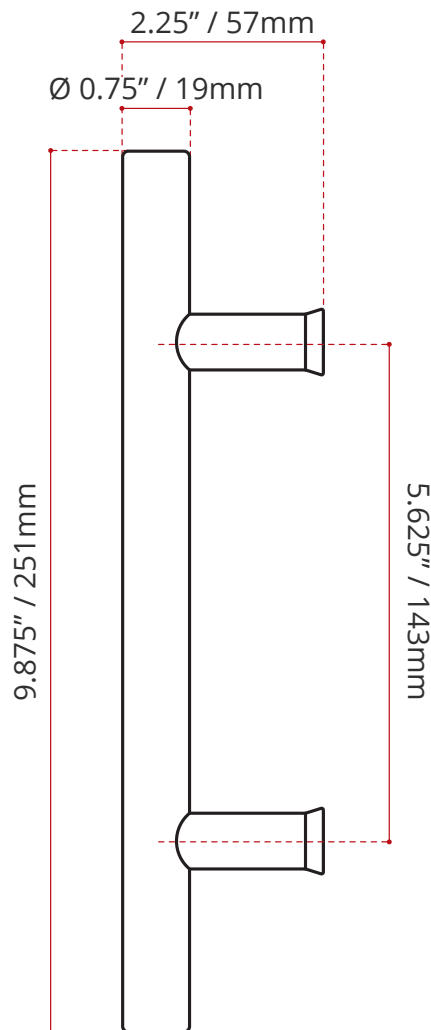

Product images are for illustration purposes only. Actual product(s) may vary.

PRODUCT INFORMATION:

**Matte Black Tub Door Handle for
old TD10A Shower Door**

SHIPPING INFORMATION:

- Length: 10" / 254mm
- Width: 5" / 127mm
- Height: 5" / 127mm
- Net Weight: 0.5kg / 1.1lbs.
- Gross Weight: 0.750kg / 1.6lbs.

DISCLAIMER: Measurements may vary $\pm \frac{1}{4}$ " (Diagram Not to scale)