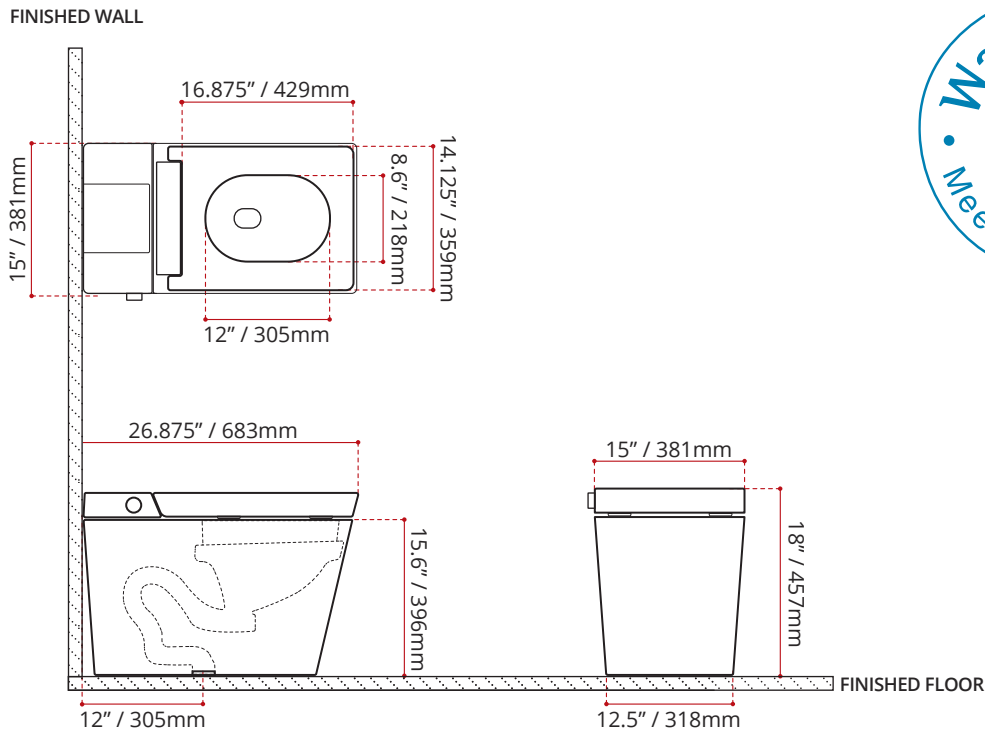

DESCRIPTION:

- One piece smart toilet
- Eco-friendly low consumption
- Voltage: 110V~ 60Hz
- Power: 1100W
- 12" Rough-in.
- Temperature sensor control system
- Matte Black finish
- Adjustable water pressure

BOWL HEIGHT	LITRES PER FLUSH	MaP RATING
STANDARD HEIGHT: 15.6" / 396mm	3LPF 4.5LPF	300g

SHIPPING INFORMATION:

- Length: 34.25" / 870 mm
- Width: 20.6" / 525mm
- Height: 24.8" / 630mm
- Net Weight: 50 kg / 110 lbs
- Gross Weight: 55 kg / 121 lbs

DISCLAIMER: Measurements may vary ± 1/4" (Diagram Not to scale)

These dimensions and specifications are subject to change without notice