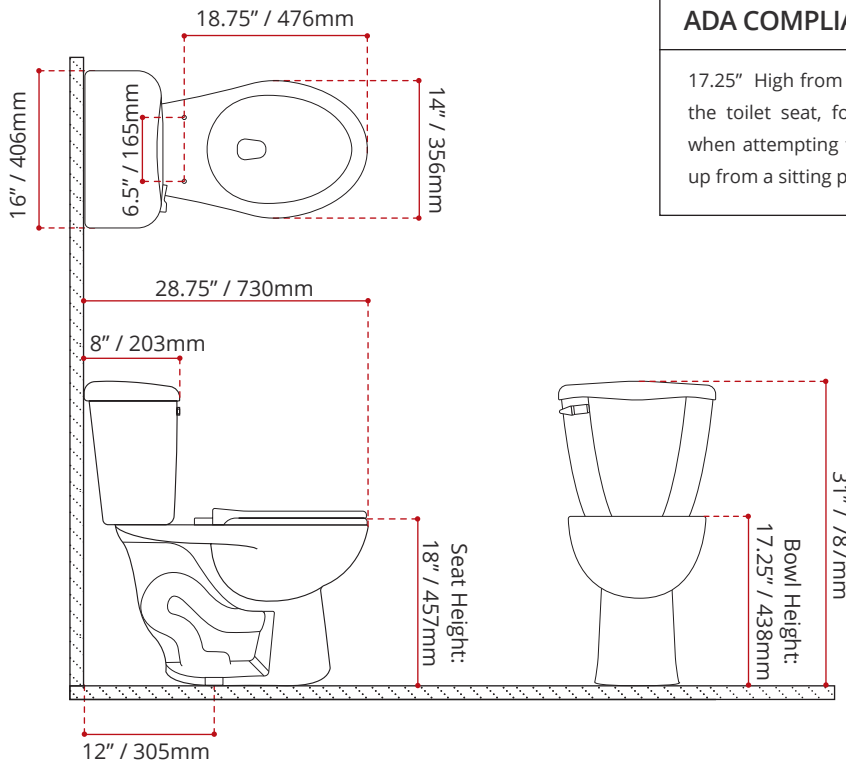

DESCRIPTION:

- Two piece, single flush toilet with gravity flush action
- **Left hand handle position**
- Soft closing seat & white porcelain lid included
- 12" rough-in & powerful 3" flushing valve
- Fully glazed P-trap to prevent clogging
- Bolt-down option
- 100% factory flush tested
- Complies with CSA & IAPMO standards

BOWL HEIGHT	LITRES PER FLUSH	MaP RATING
STANDARD HEIGHT: 17.25" / 438mm	4.84LPF	1000g

SHIPPING INFORMATION:

- Length: 32.7" / 831 mm
- Width: 15.6" / 396mm
- Height: 18.5" / 470mm
- Net Weight: 39 kg / 86 lbs
- Gross Weight: 40 kg / 88 lbs

ADA COMPLIANT

17.25" High from the floor to the top of the toilet seat, for safety and comfort when attempting to sit down and stand up from a sitting position.

DISCLAIMER: Measurements may vary $\pm \frac{1}{4}$ " (Diagram Not to scale)
These dimensions and specifications are subject to change without notice