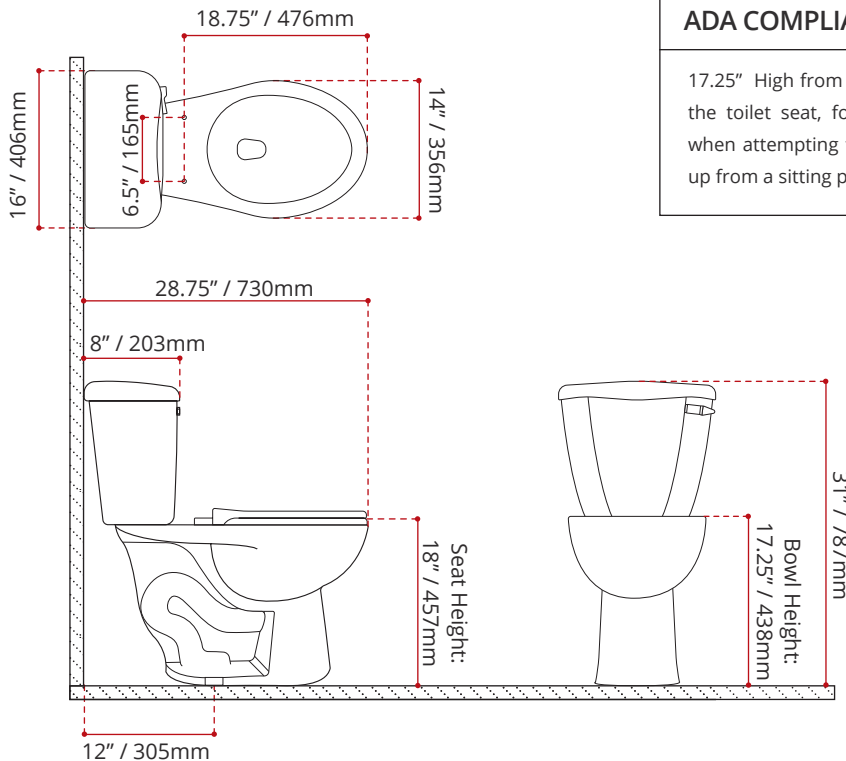

DESCRIPTION:

- Two piece, single flush toilet with gravity flush action
- **Right hand handle position**
- Soft closing seat & white porcelain lid included
- 12" rough-in & powerful 3" flushing valve
- Fully glazed P-trap to prevent clogging
- Bolt-down option
- 100% factory flush tested
- Complies with CSA & IAPMO standards

BOWL HEIGHT	LITRES PER FLUSH	MaP RATING
STANDARD HEIGHT: 17.25" / 438mm	4.84LPF	1000g

SHIPPING INFORMATION:

- Length: 32.7" / 831 mm
- Width: 15.6" / 396mm
- Height: 18.5" / 470mm
- Net Weight: 39 kg / 86 lbs
- Gross Weight: 40 kg / 88 lbs

ADA COMPLIANT

17.25" High from the floor to the top of the toilet seat, for safety and comfort when attempting to sit down and stand up from a sitting position.

DISCLAIMER: Measurements may vary $\pm \frac{1}{4}$ " (Diagram Not to scale)
These dimensions and specifications are subject to change without notice